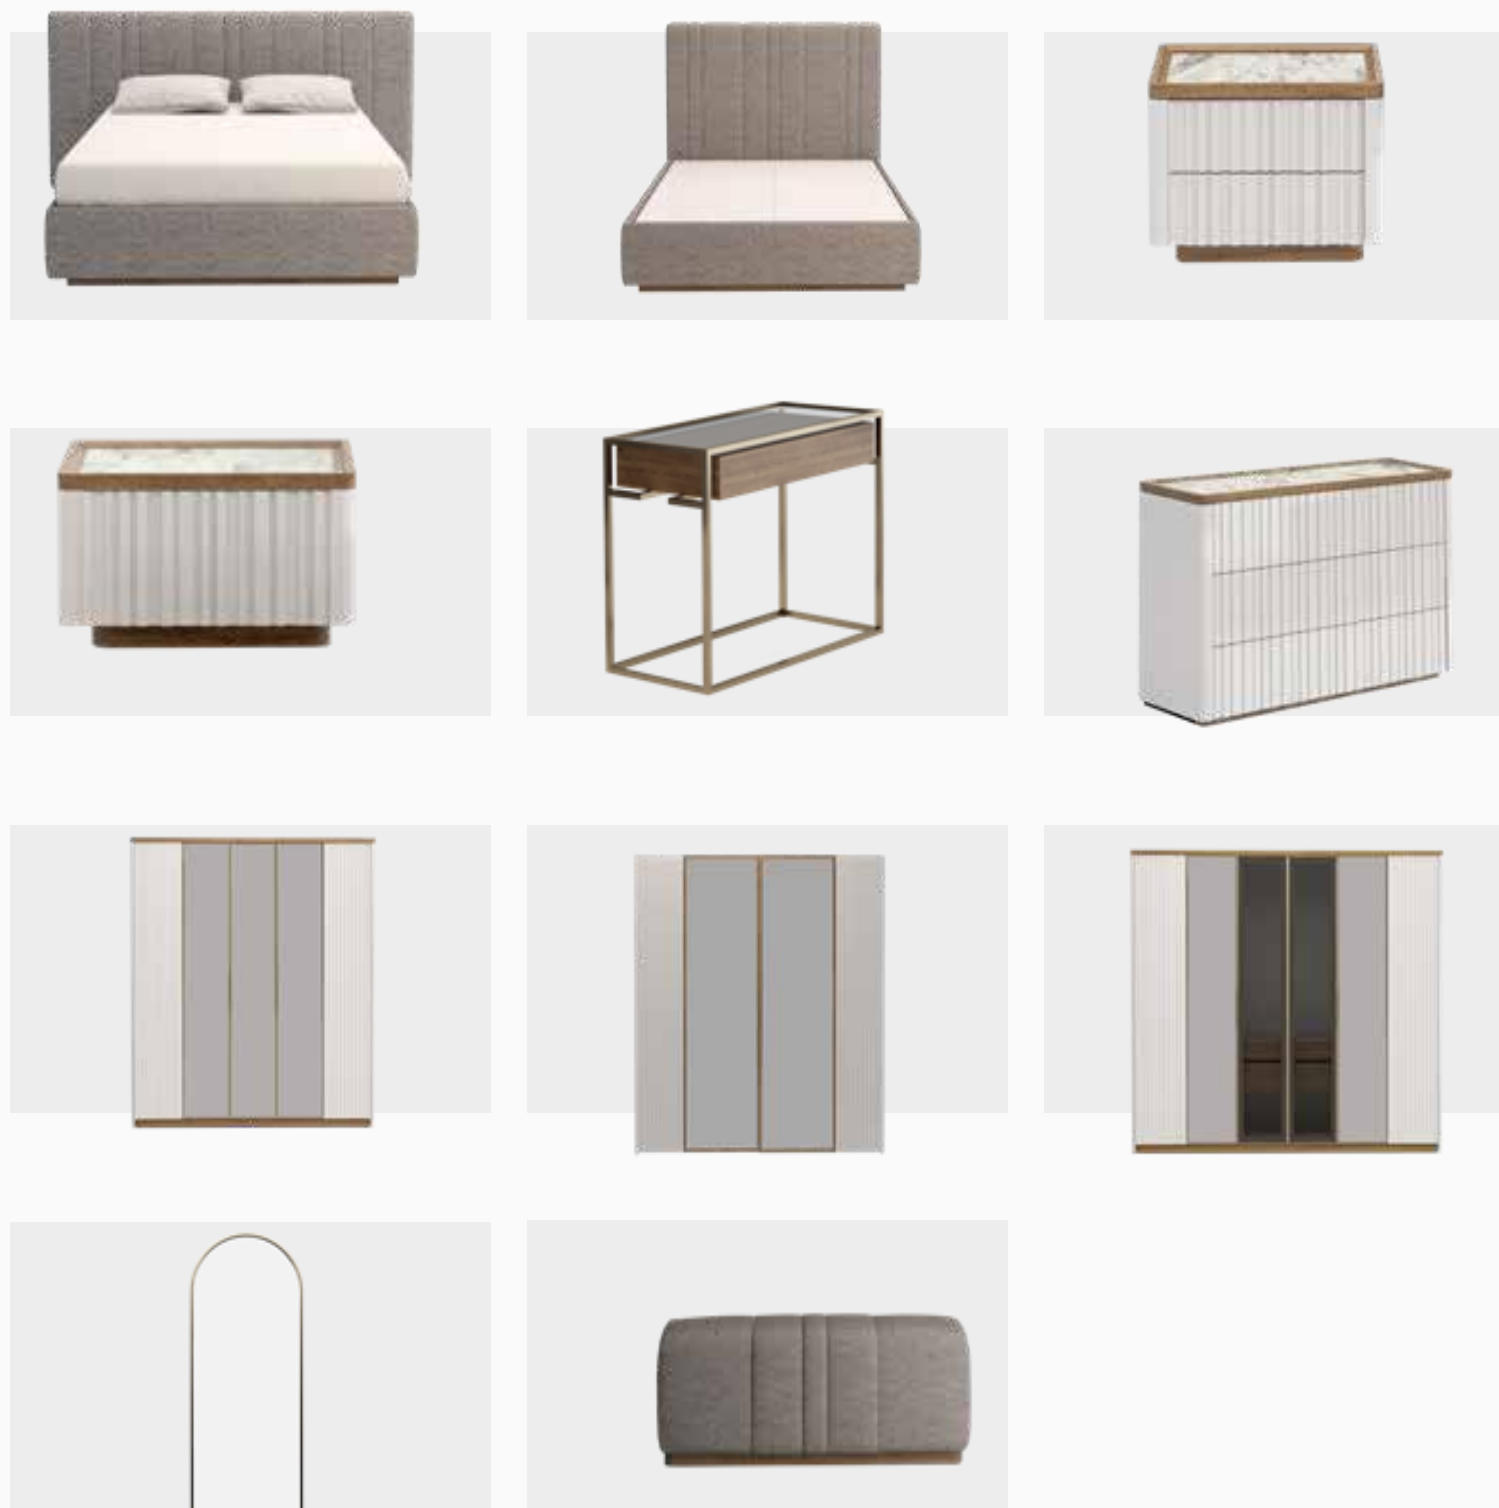

LIONTE

Bedrooms

Modern and Stylish Design

Dazzling with its vivid colors and simple design, Lionte Bedroom Set brings style to your bedroom. Offering additional comfort with its fabric upholstery, Lionte Bedroom Set draws attention with five-door, six-door, folding door and sliding door wardrobe options.

LIONTE
Bedrooms

MARTHA

Bedrooms

Stylish and Robust Design

Available in three wardrobe versions with five, six doors or sliding doors, Martha Bedroom Set catches the eye with its elegance and functionality features. Letting you to reflect your own style with three different headboards, Martha Bedroom Set, provides ease of cleaning for all modules with its high legs.