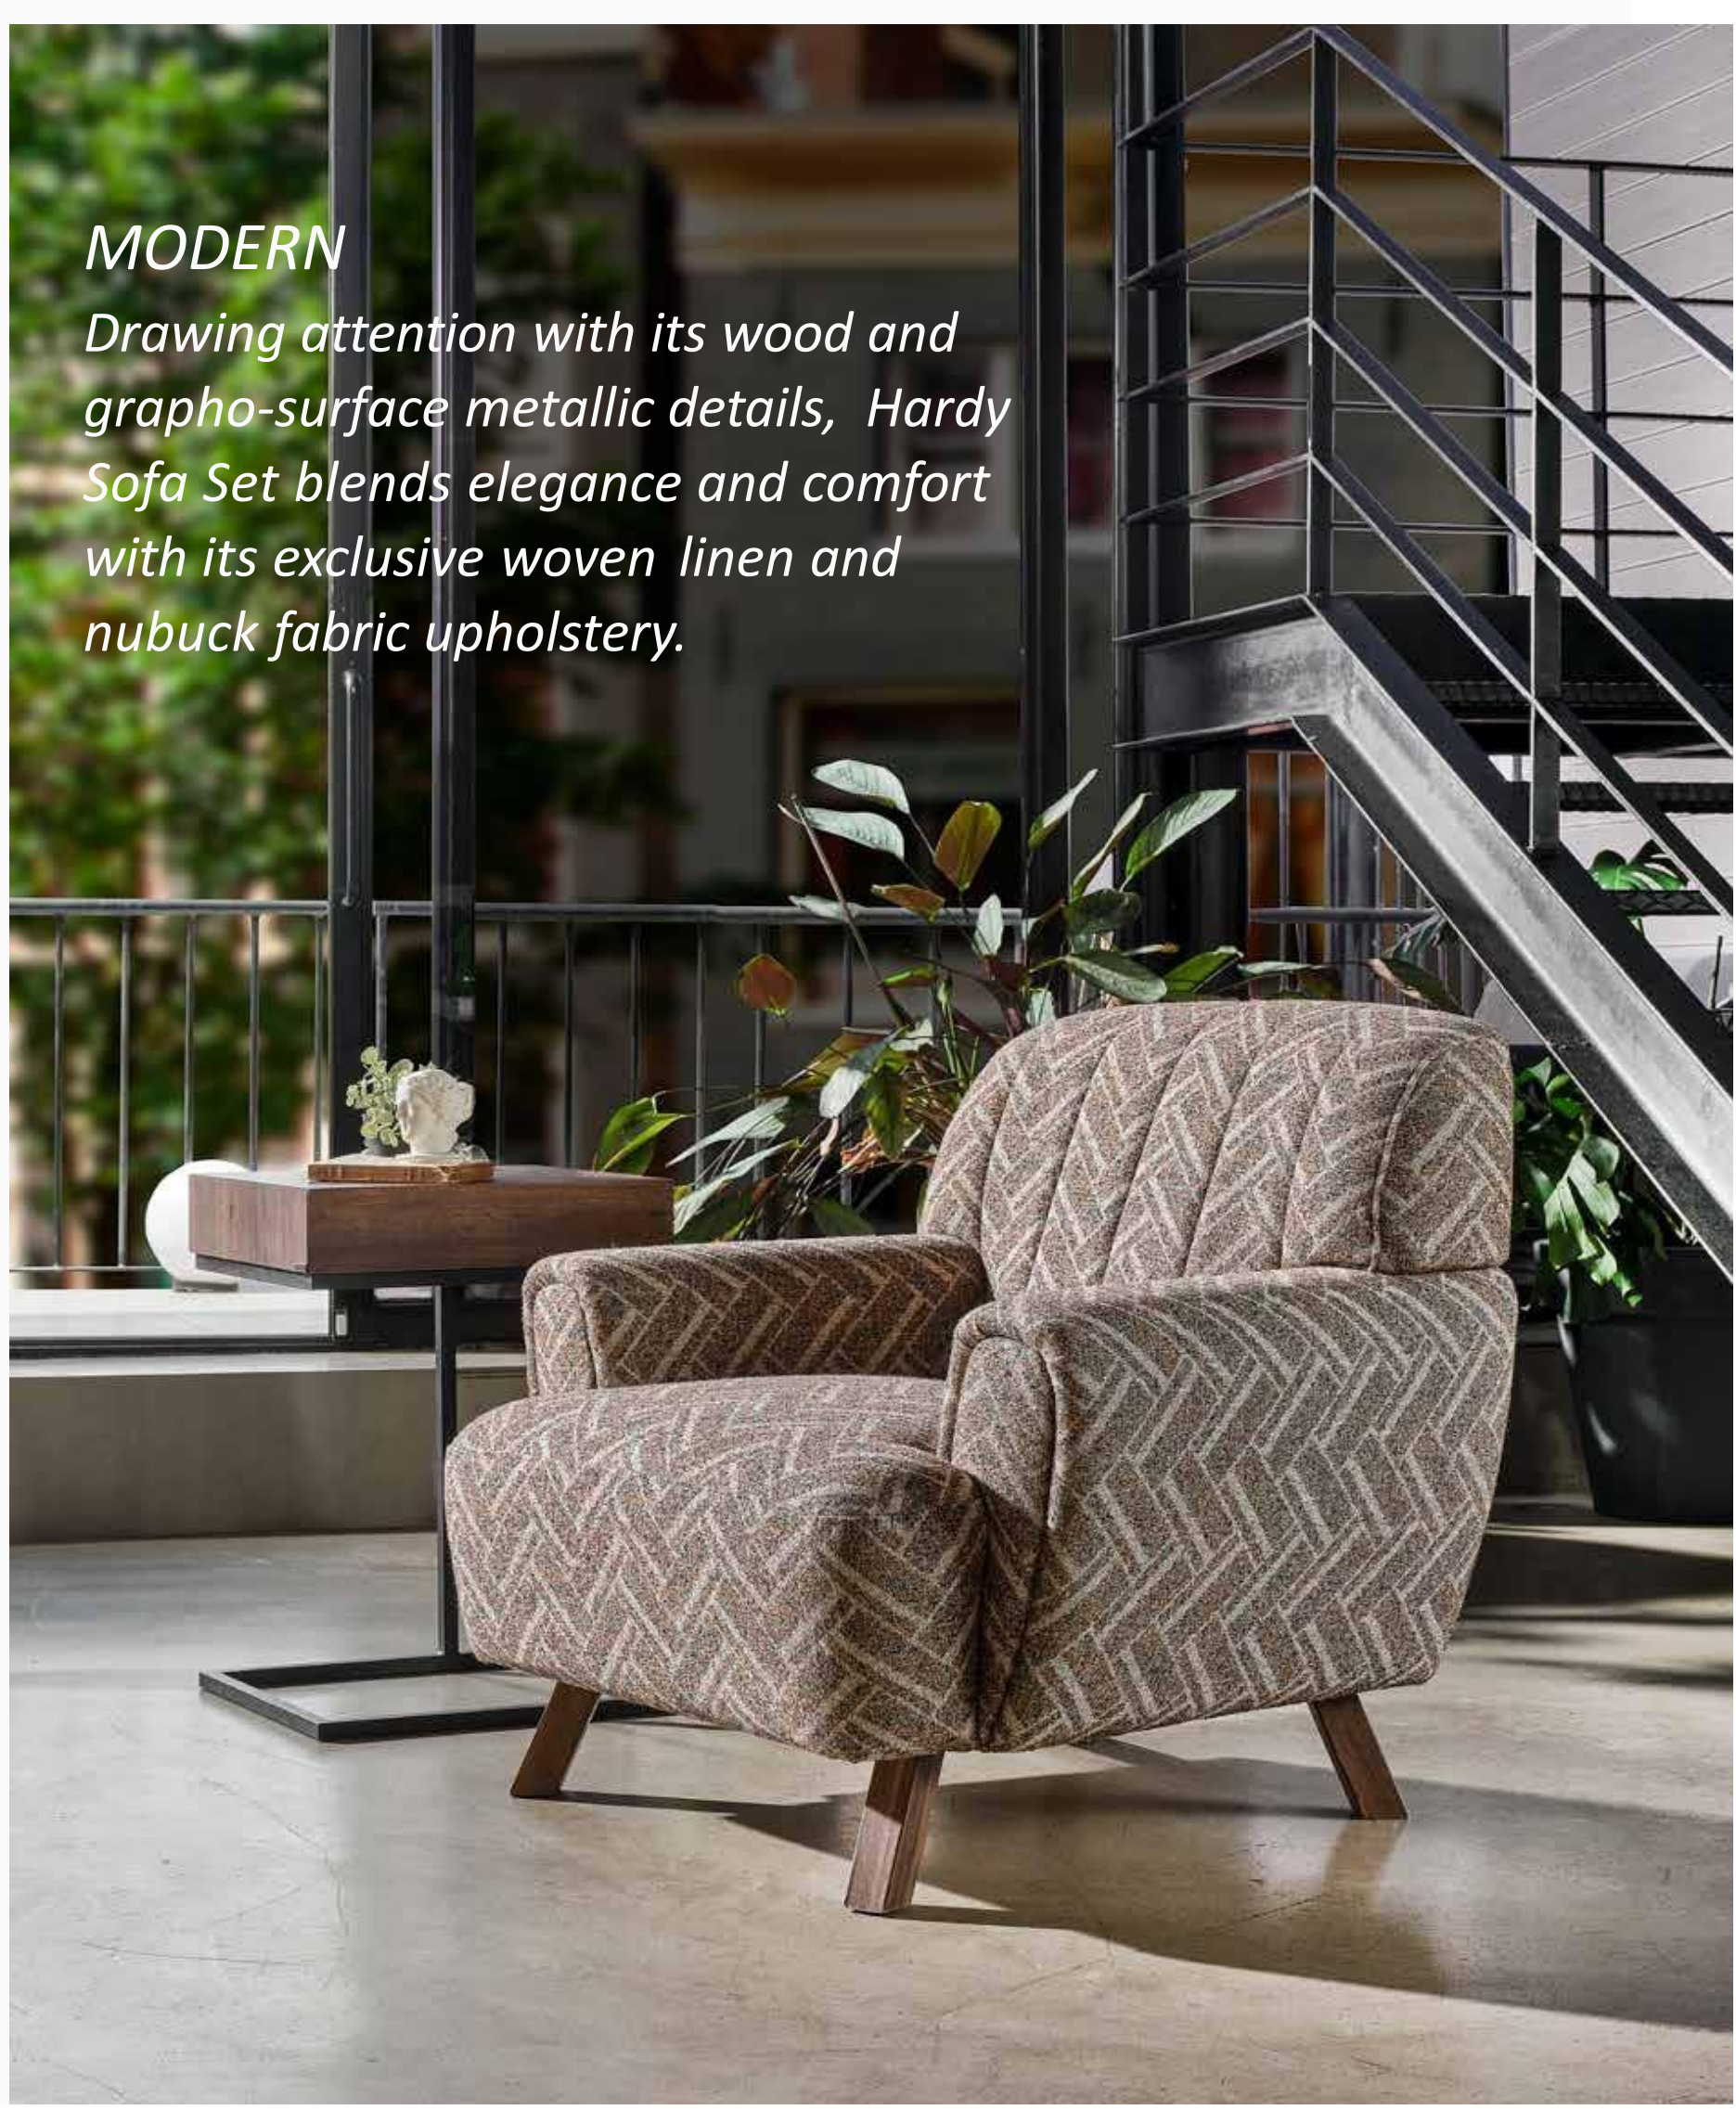

HARDY

Sofa Set

Armchair W:1010mm D:910mm H:880mm

Two Seater W:2150mm D:950mm
H:800mm

Three Seater W:2475mm D:950mm H:800mm

Modernistic and Comfortable Design

Hardy Sofa Set blends elegance and comfort through its exclusive design and options of nubuck and linen textured fabrics. Featuring walnut colored solid wood legs, Hardy Armchairs can be transformed into a bed with the backrest sliding mechanism integrated into double and triple armchairs.