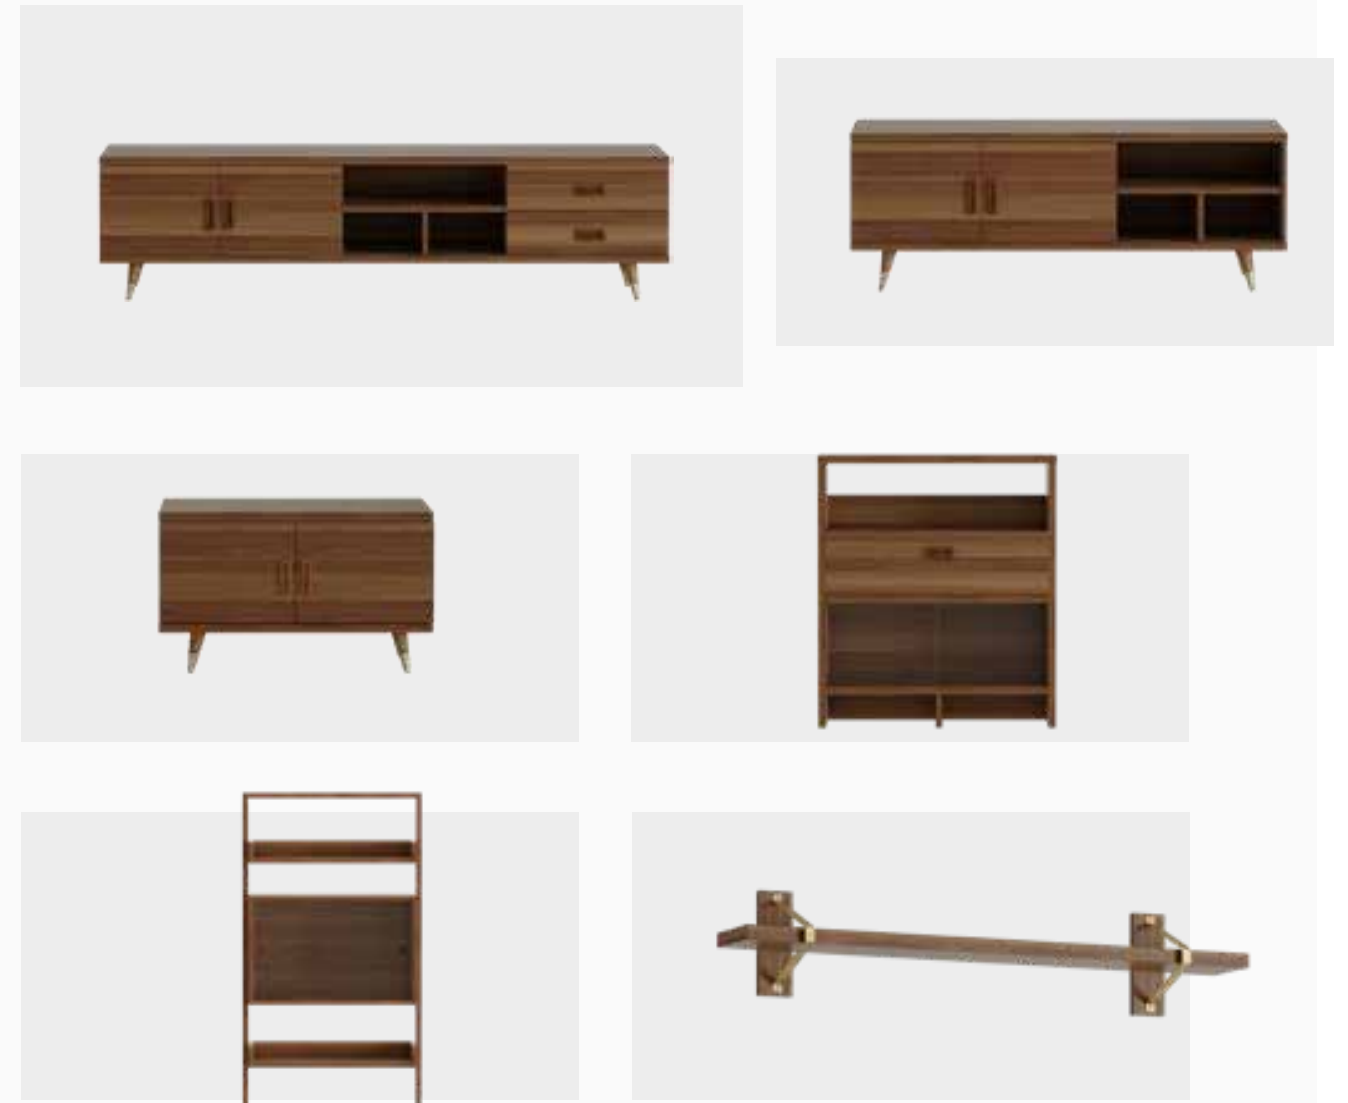

Reflect your style with modular design!

LIONEL
TV Unit

Minimalist lines, elegant details...

VIENA

TV Unit

Featuring an elegant blend of white and natural wood, Viena Tv Unit is ready to make a stylish touch in your living room. Standing out with its minimalist design and bronze handle detail, Viena TV Unit provides a great space for your belongings and accessories.

VIENA
TV Unit

NORDIC

TV Unit

Functional and simple design...

NORDIC
TV Unit

Modern design, elegant details...

PIENA

TV Unit