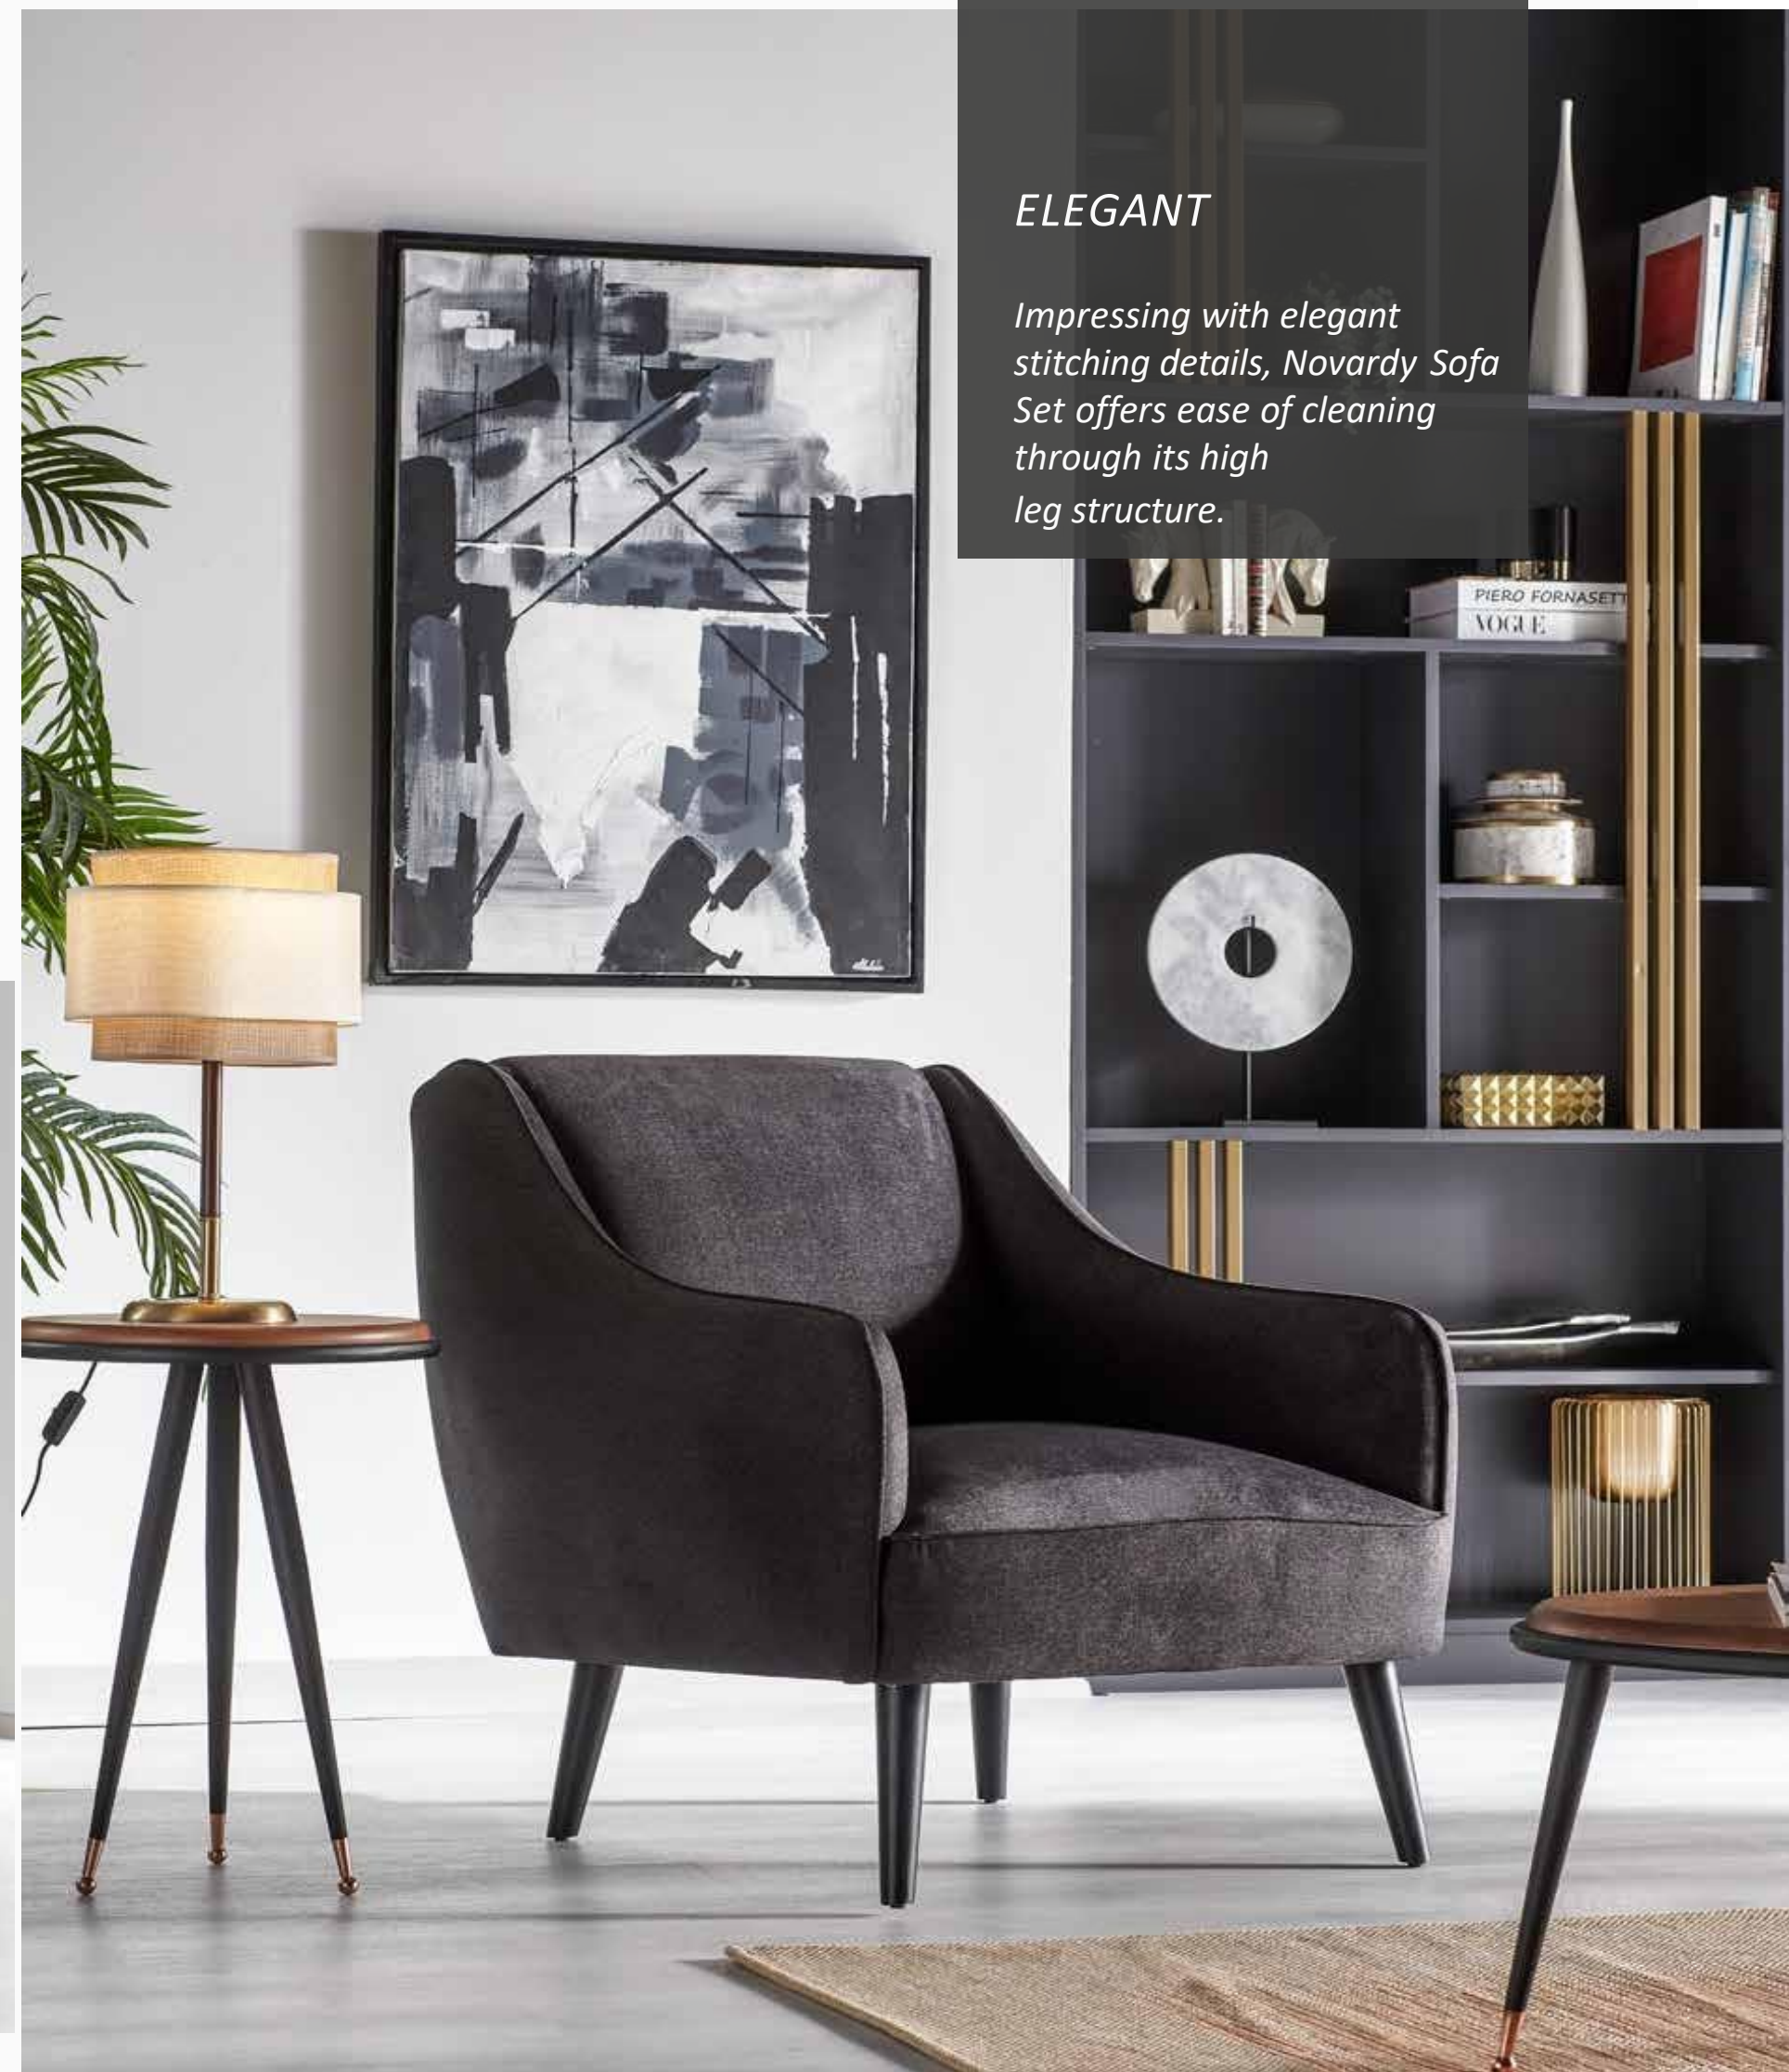

ELEGANT

Impressing with elegant stitching details, Novardy Sofa Set offers ease of cleaning through its high leg structure.

Novardy Sofa Set