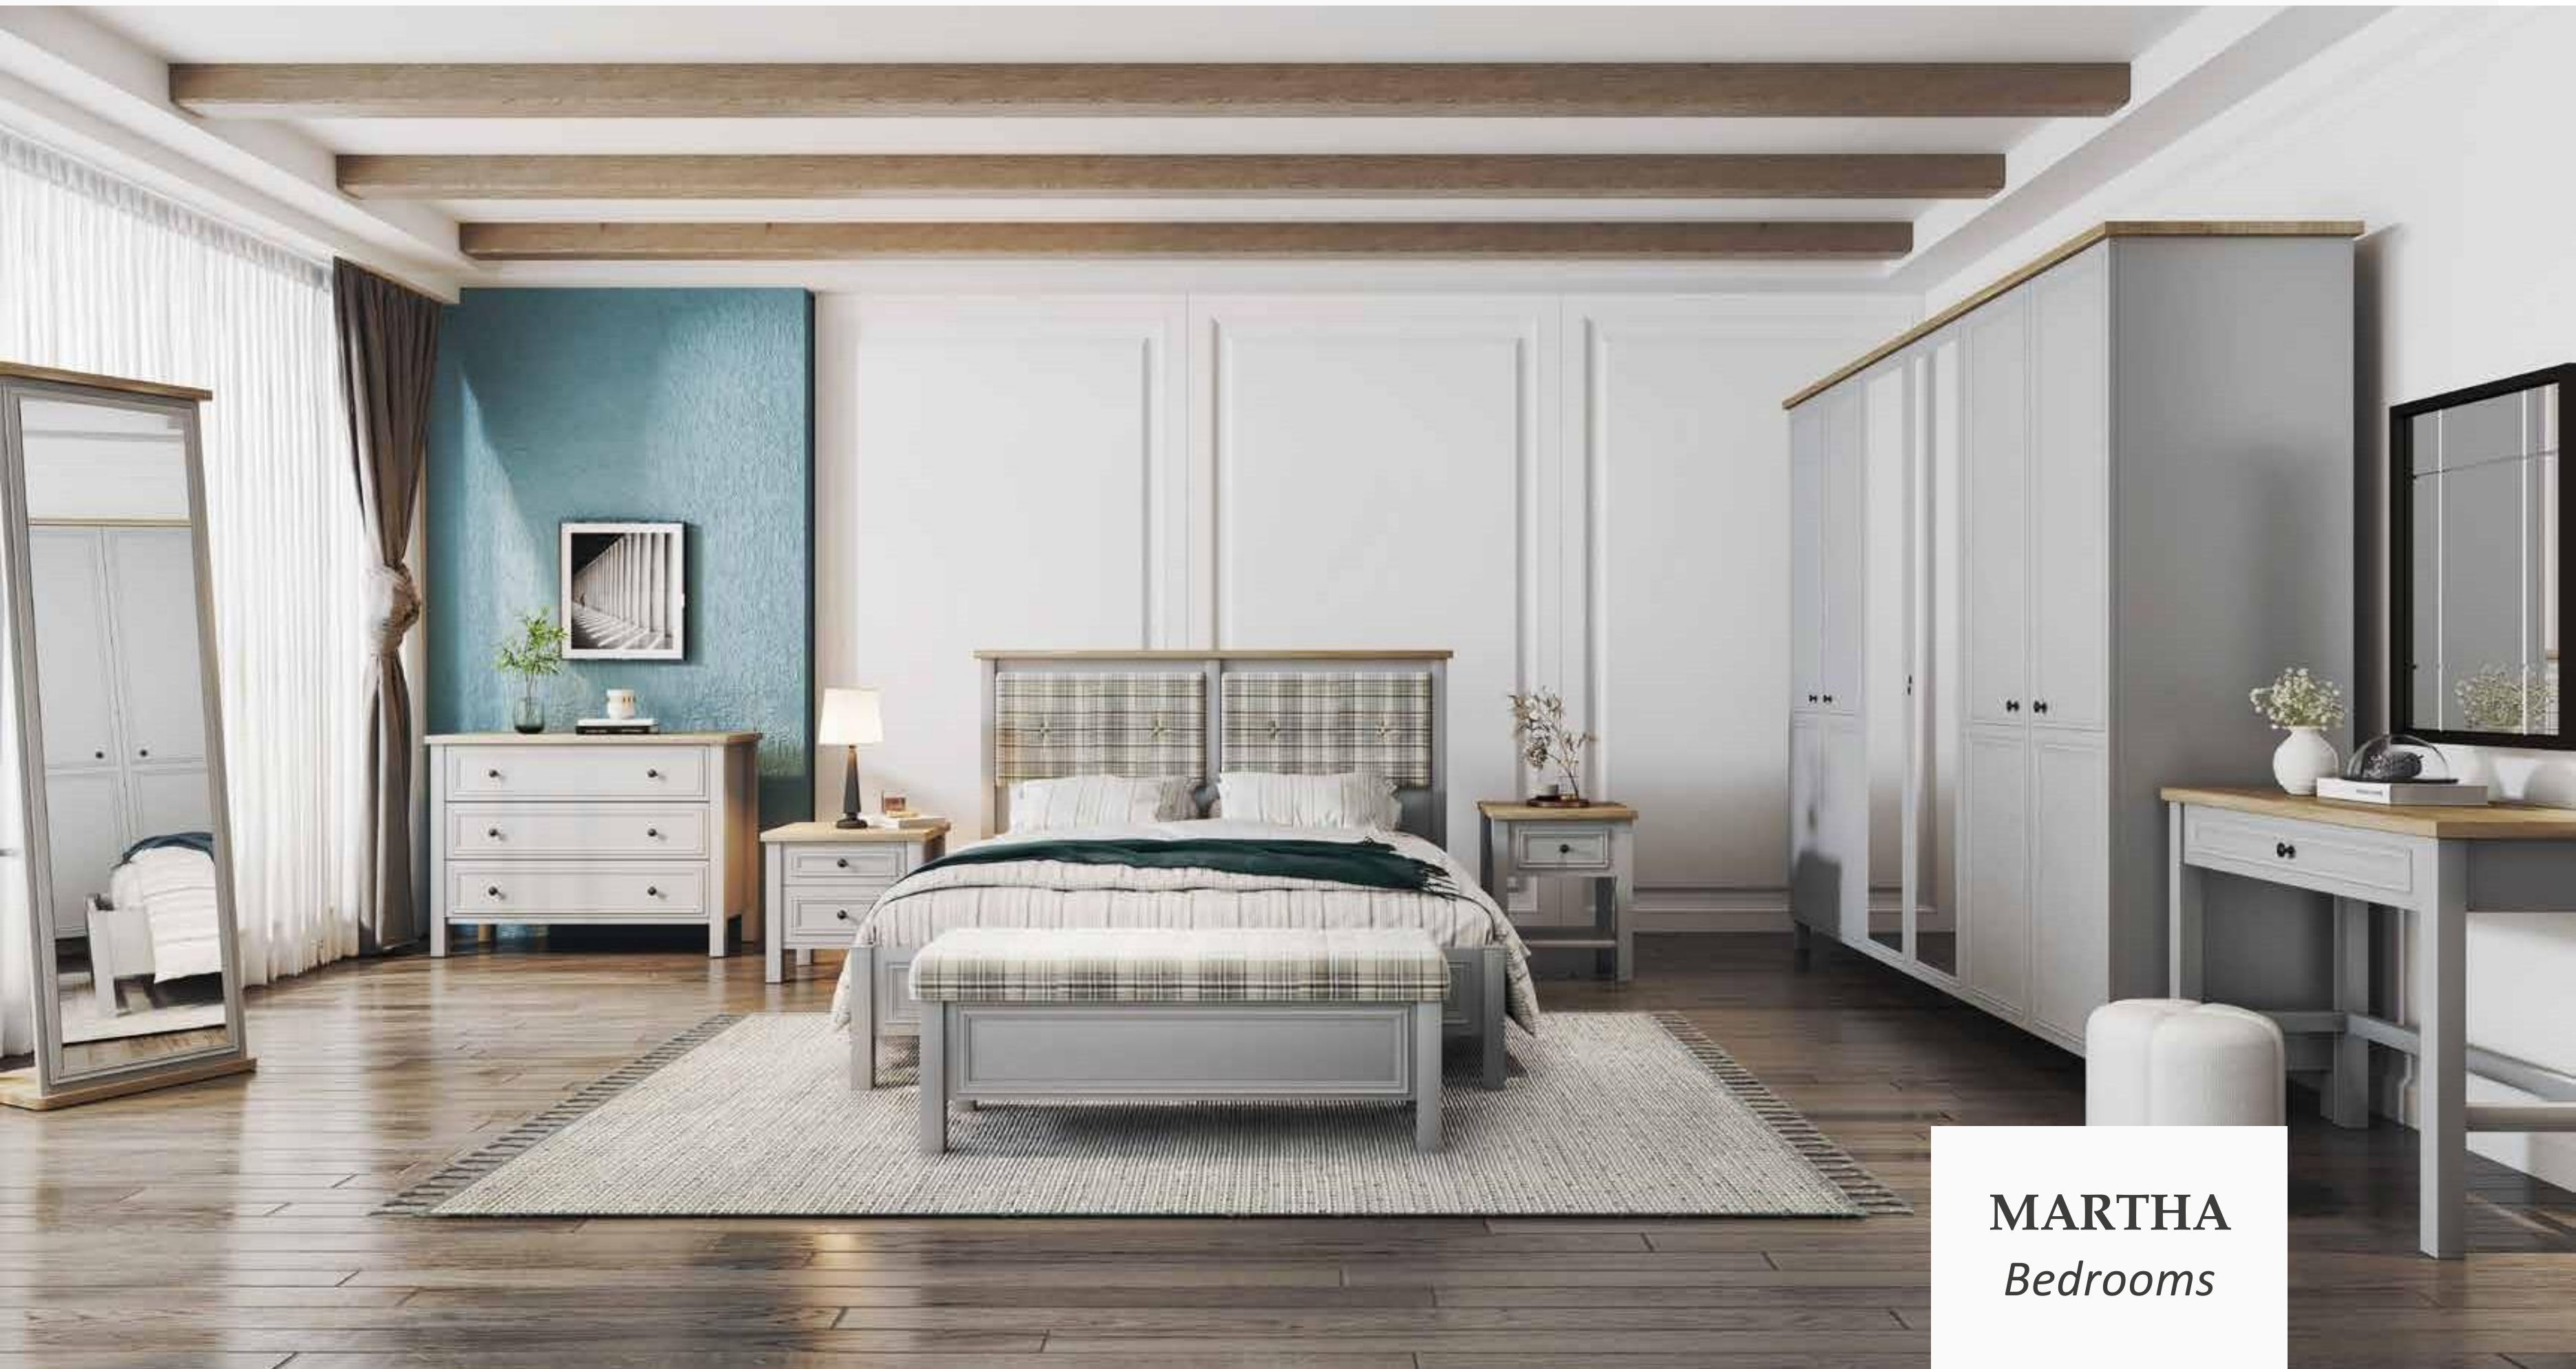

LIONTE

Bedrooms

Modern and Stylish Design

Dazzling with its vivid colors and simple design, Lionte Bedroom Set brings style to your bedroom. Offering additional comfort with its fabric upholstery, Lionte Bedroom Set draws attention with five-door, six-door, folding door and sliding door wardrobe options.

LIONTE
Bedrooms

MARTHA

Bedrooms

Stylish and Robust Design

Available in three wardrobe versions with five, six doors or sliding doors, Martha Bedroom Set catches the eye with its elegance and functionality features. Letting you to reflect your own style with three different headboards, Martha Bedroom Set, provides ease of cleaning for all modules with its high legs.

MARTHA
Bedrooms

CALINA

Bedrooms

Elegant Details

Catching the eye with the elegant harmony of moonstone white and oak, Calina Bedroom Set offers additional comfort with its soft upholstery. Available in four wardrobe versions with five, six doors or sliding doors, Calina Bedroom Set brings elegance and comfort to your bedroom.