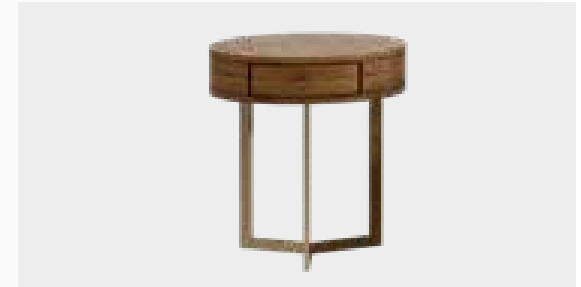

GRANT
TV Unit

Stylish and spacious design...

LIONTE

TV Unit

Designed with the inspiration of nature, Lionte TV Unit is eye-catching with the unique harmony of freesia marble pattern and mensa walnut. Lionte TV Unit features led lighting under the top closed module and TV top drawer module. Offering additional space for your belongings, items and books with its drawer and shelf modules, Lionte TV Unit complements the elegance of your home with its stylish details.