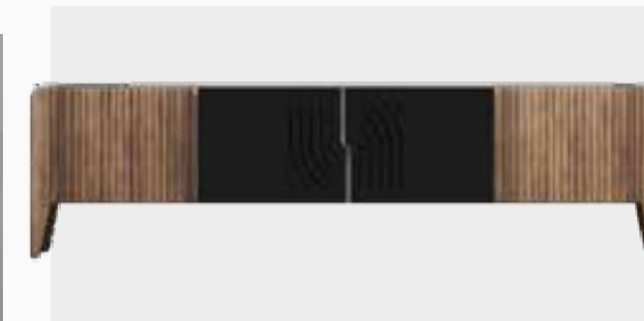

SENTA
TV Unit

Extraordinary and stylish design...

SOHO

TV Unit

Soho TV Unit impresses with the impeccable blend of natural walnut, black and bronze. Featuring a corrugated wood and black glass door design, Soho TV Bottom Unit is ready to be the choice of those who love extraordinary style. Providing additional space for your belongings, Soho TV Bottom Unit offers ease of cleaning with its high leg design.