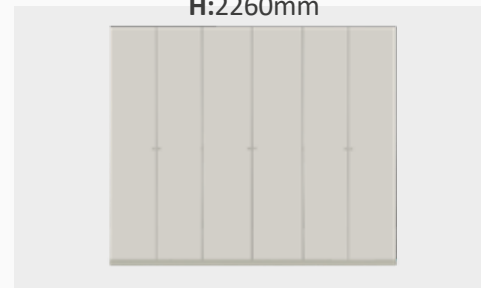

Doors Wardrobe
W:2285mm D:610mm
H:2190mm

5 Doors Wardrobe
W:2740mm D:610mm
H:2190mm

Doors Wardrobe
W:2350mm D:700mm
H:2260mm

6 Doors Wardrobe
W:2740mm D:610mm
H:2190mm

6 Doors Wardrobe
W:2740mm D:610mm
H:2190mm