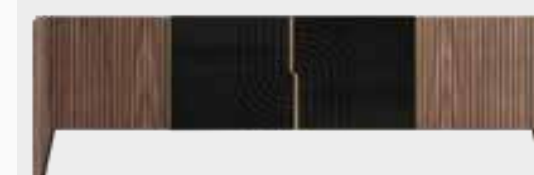

Console
W:2150mm D:485mm H:800mm