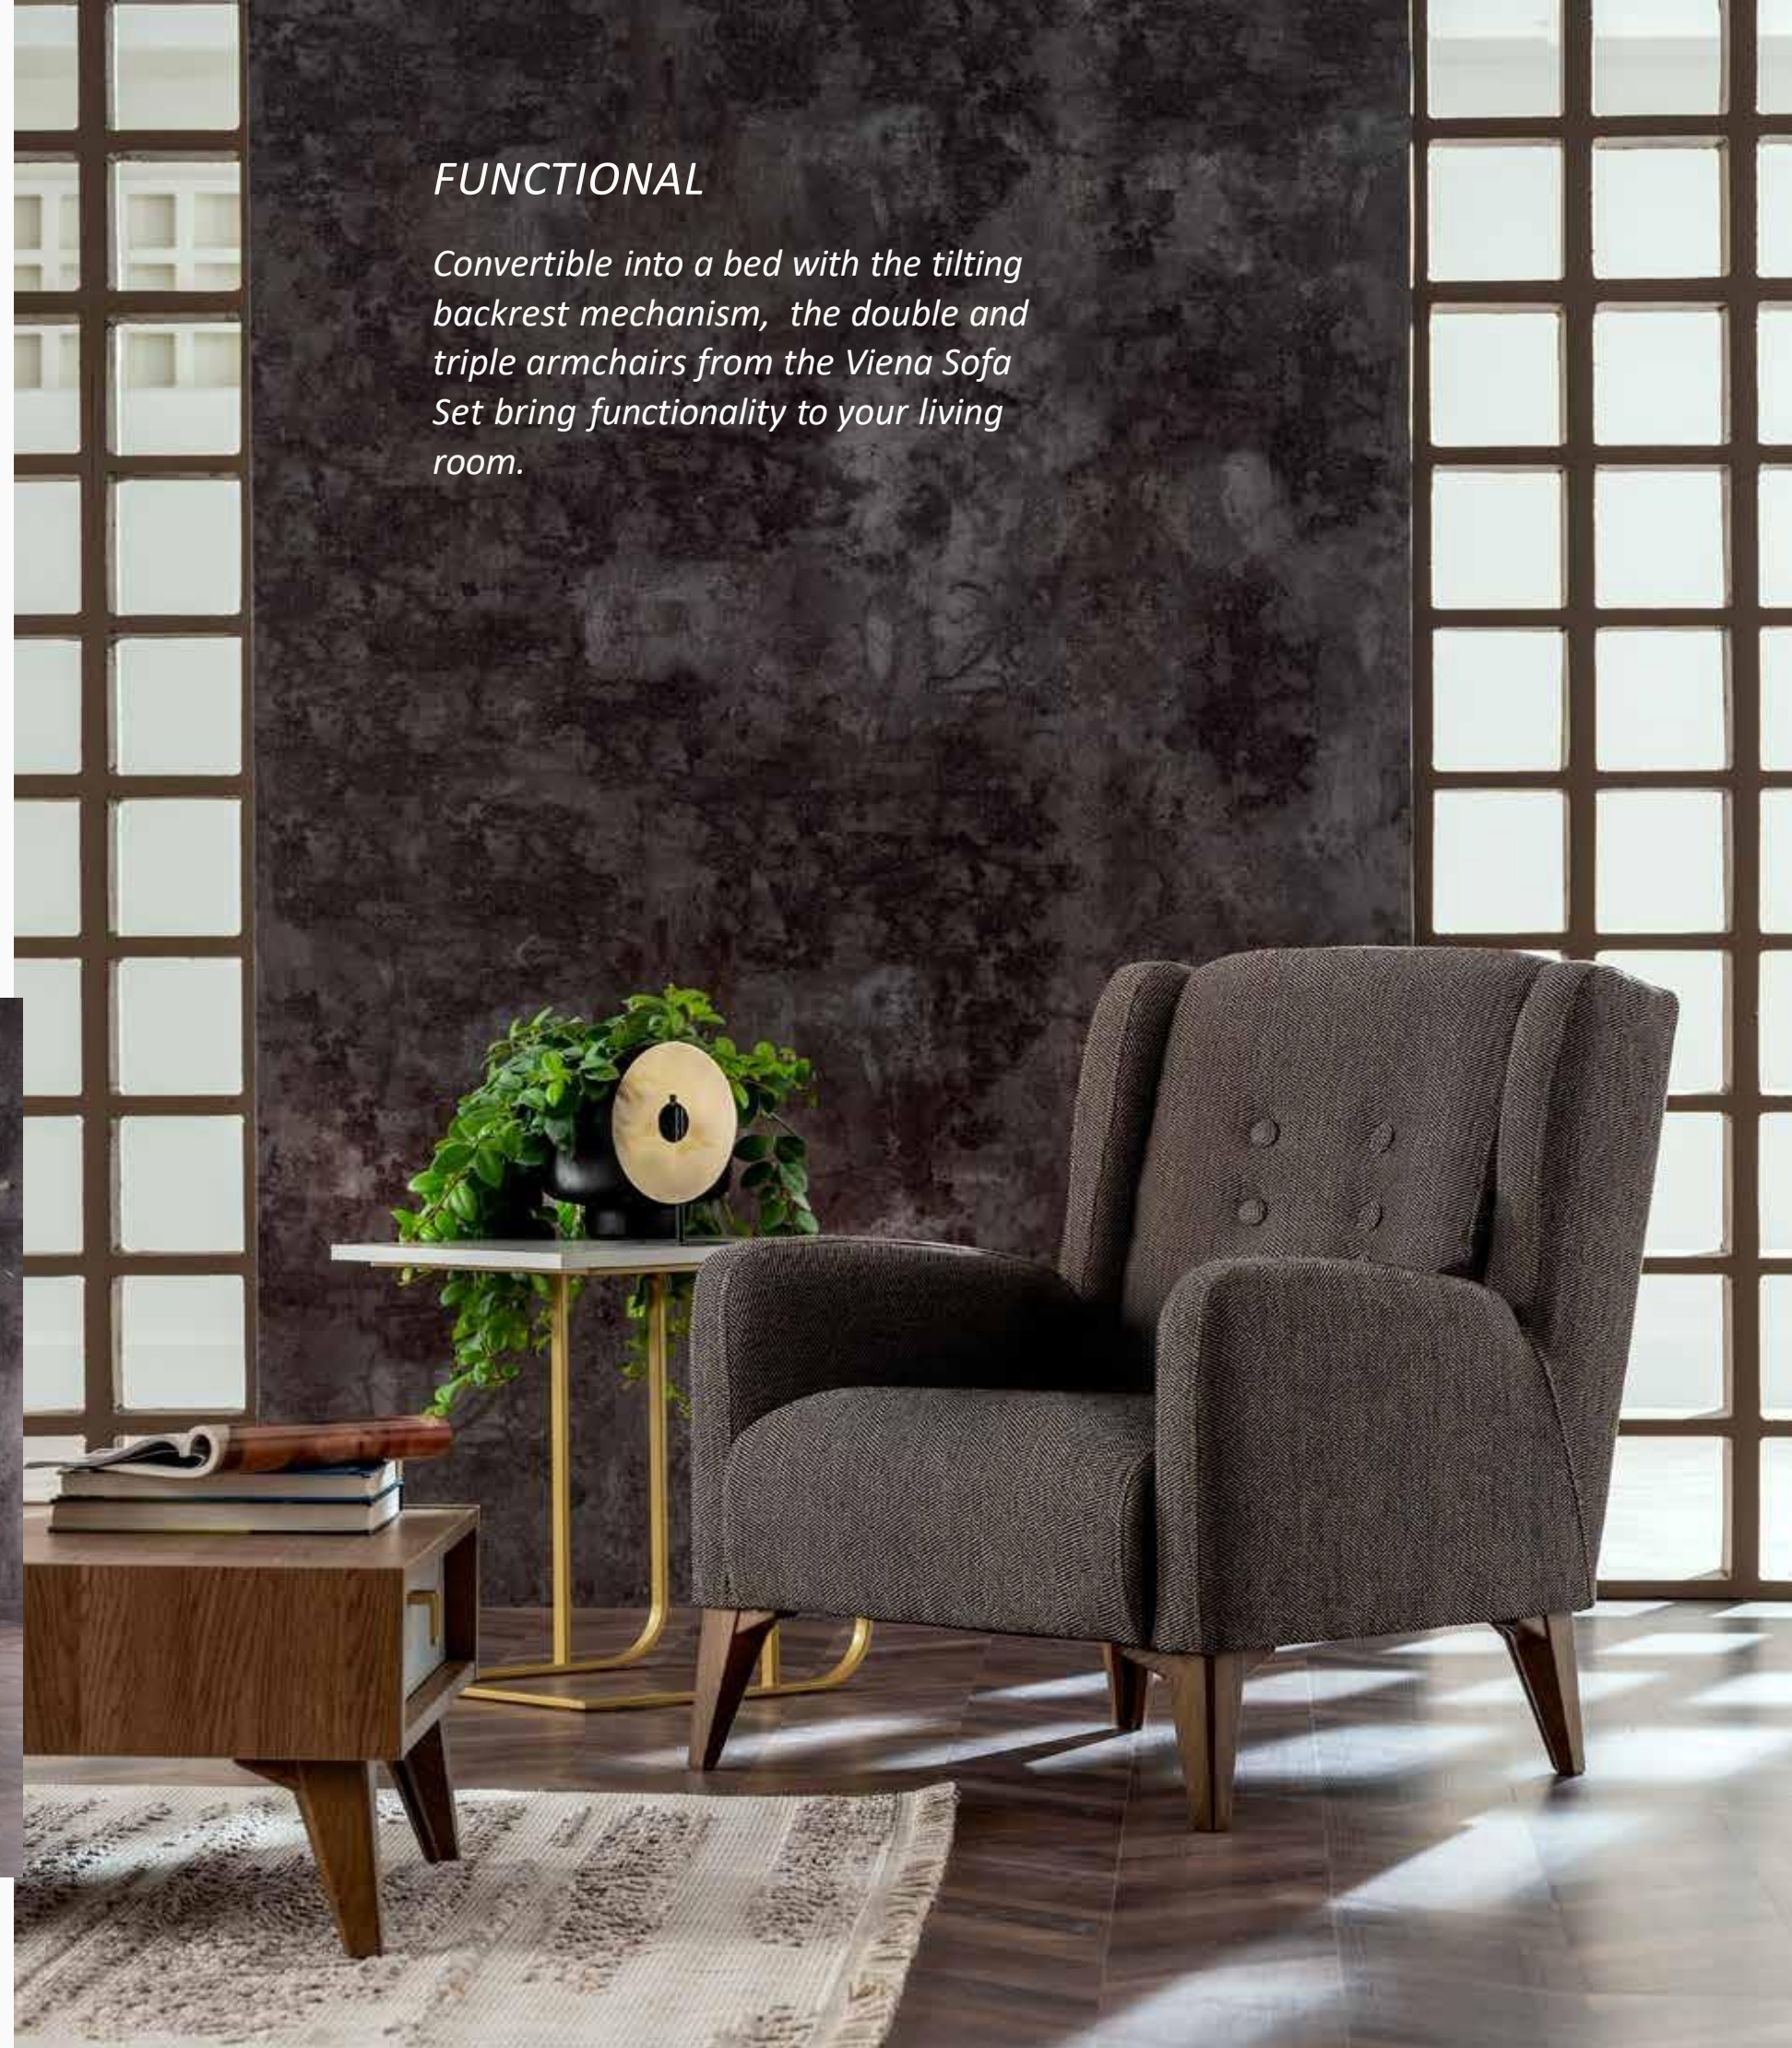

FUNCTIONAL

Convertible into a bed with the tilting backrest mechanism, the double and triple armchairs from the Viena Sofa Set bring functionality to your living room.