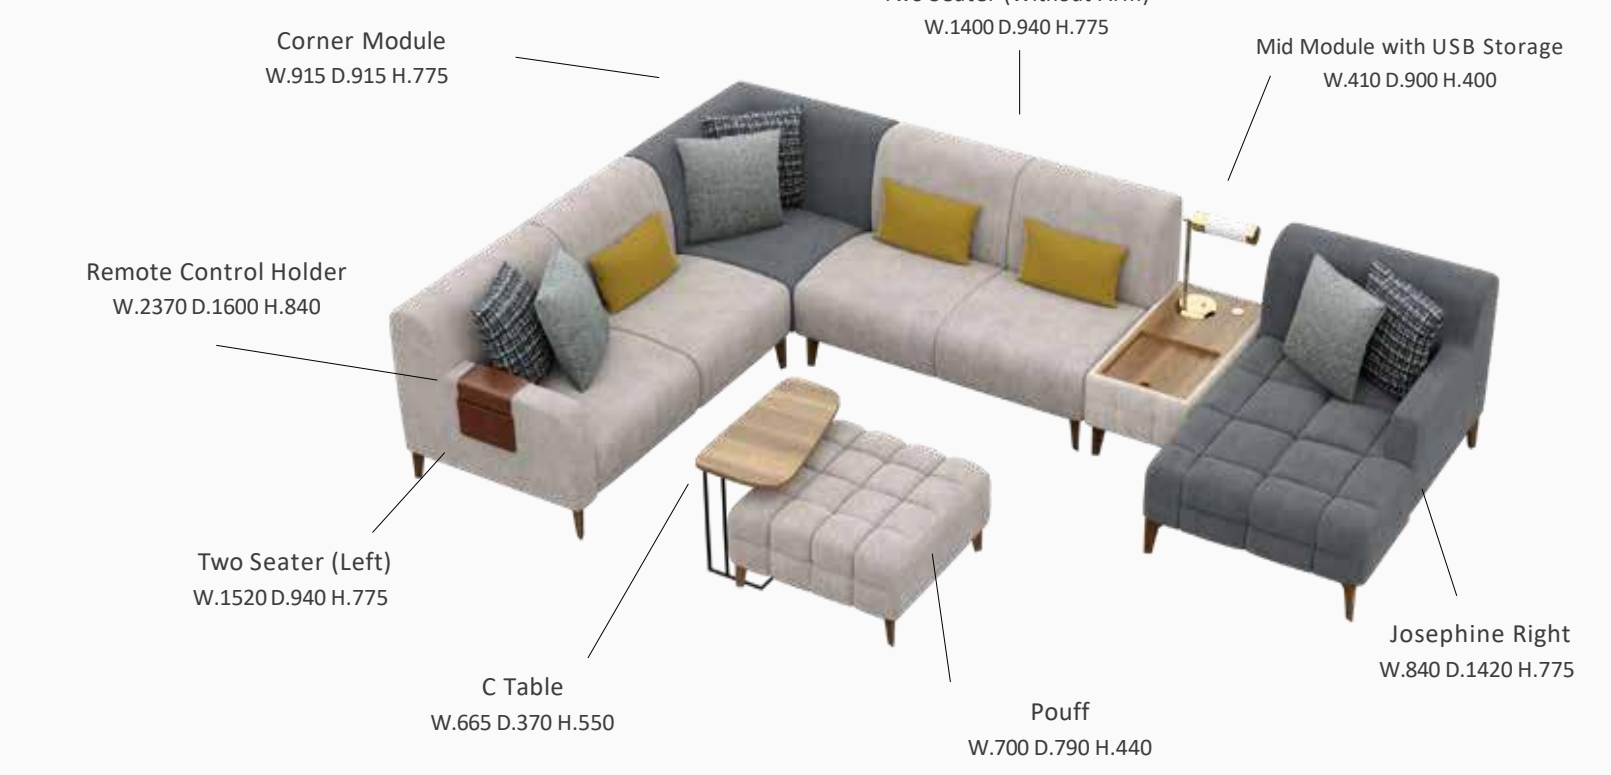

Shining with modern design features and minimalist lines, Lugano Corner Sofa lets you to create an exclusive couch tailored to your style with its modular structure. Attracting attention with elegant wooden legs, Lugano Corner Sofa brings comfort and convenience to your living room with its gentle color ergonomic upholstery and USB connectivity, wireless charging feature integrated into the intermediate module.

LUGANO

Corner Set