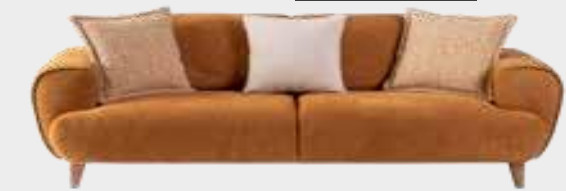

wo Seater **W:2080mm D:950mm H:810mm**

Three Seater **W:2350mm D:950mm H:810mm**

Functional and Comfortable Design

Introducing elegance to your living room with its oval design features, Calina Sofa Set offers a relaxing seating experience with its soft-textured fabric and comfortable upholstery. Offering convenience as both double and triple armchairs that can be transformed into beds, Calina Sofa Set allows for easy cleaning with its high leg structure. Calina Sofa Set lets you to create your unique style by featuring different fabric options..