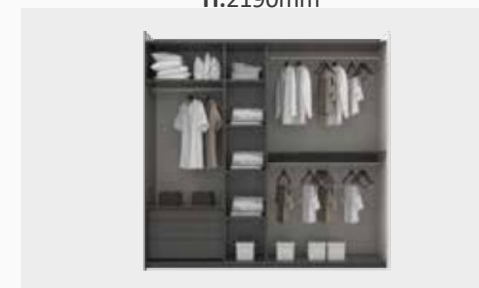

6 Doors Wardrobe
W:2350mm D:700mm
H:2260mm

6 Doors Wardrobe
W:2740mm D:610mm
H:2190mm

6 Doors Wardrobe
W:2740mm D:700mm
H:2260mm

Sliding Wardrobe W:2350mm
D:700mm H:2260mm

Sliding Wardrobe W:2350mm
D:700mm H:2260mm