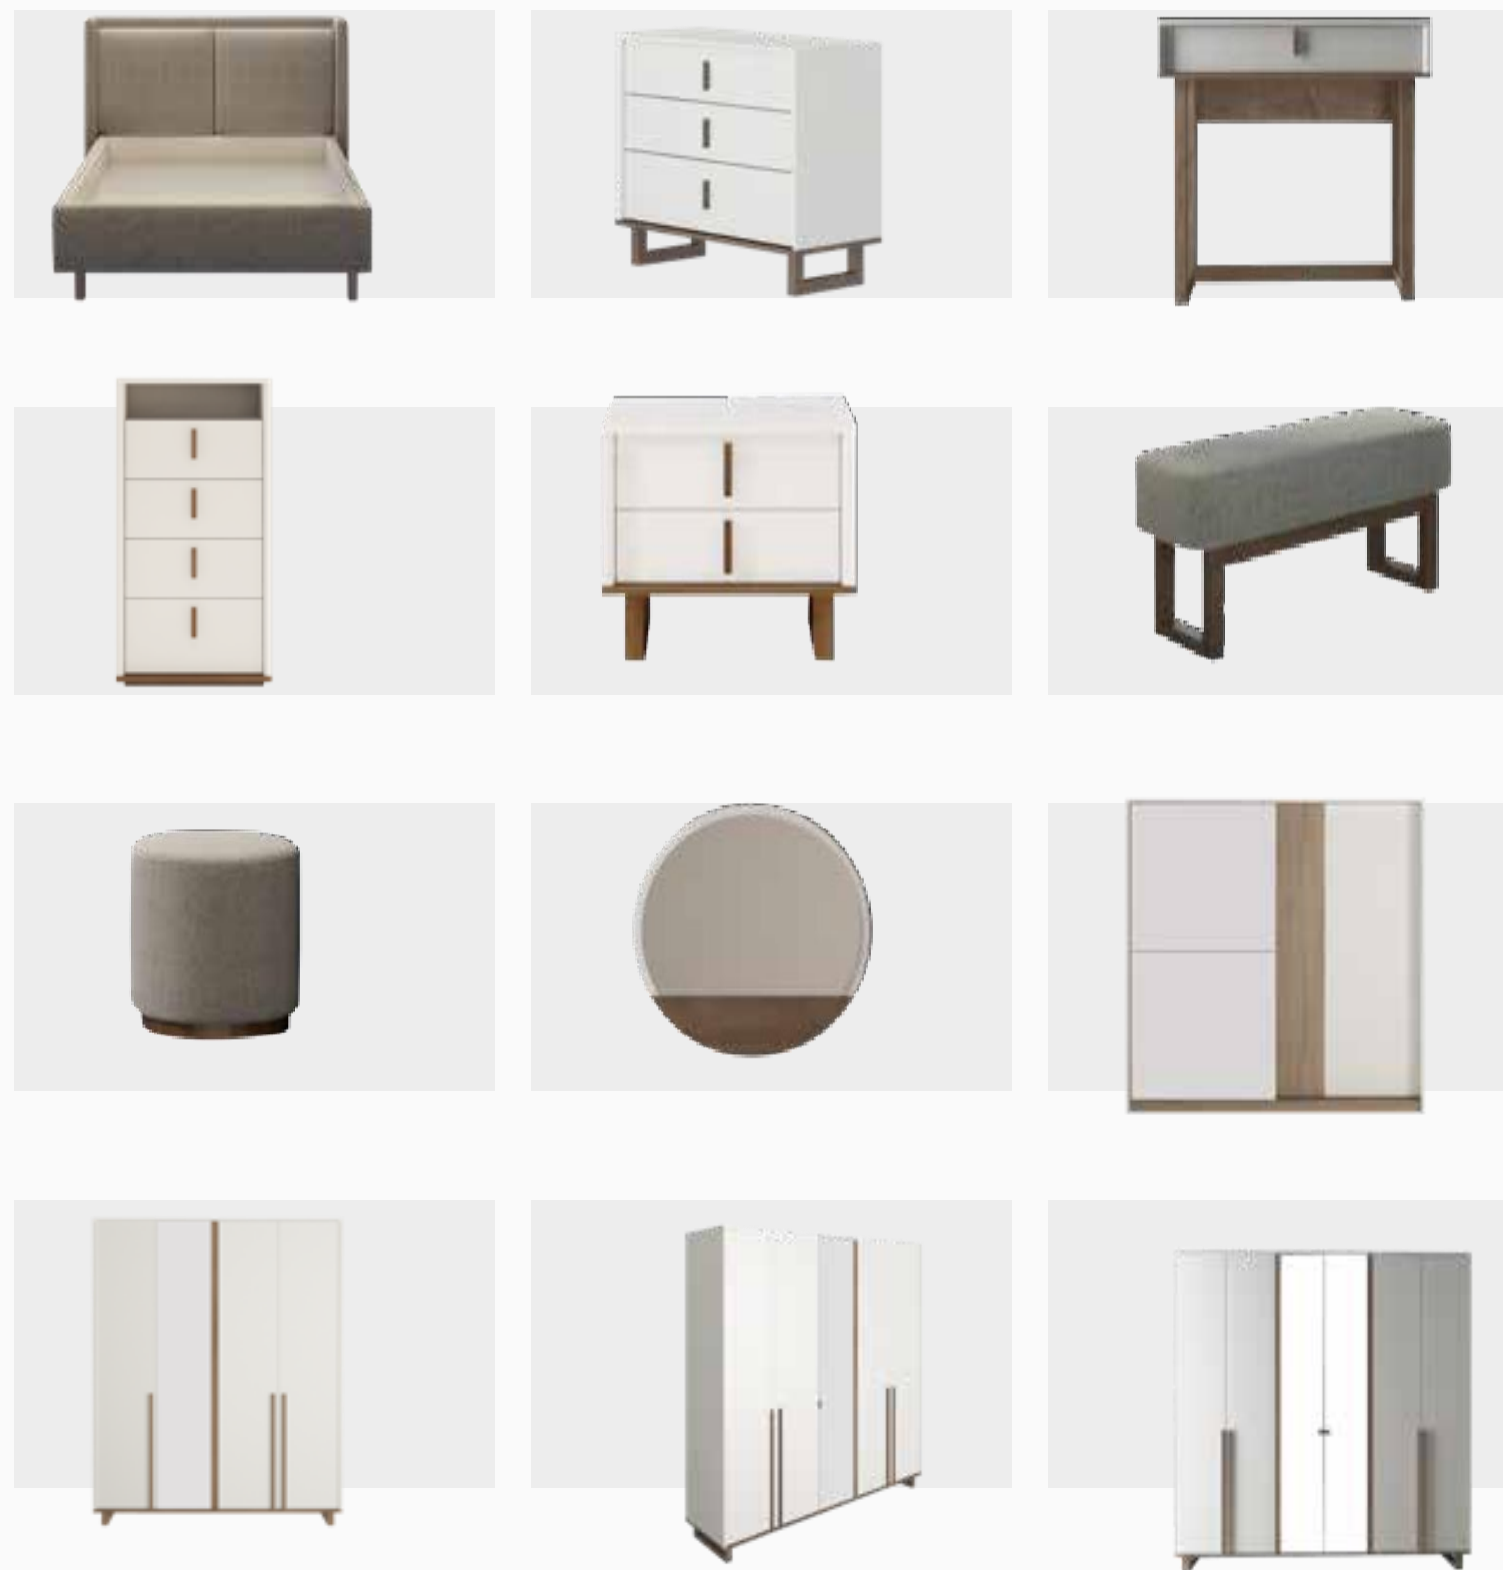

LIONTE
Bedrooms

MARTHA

Bedrooms

Stylish and Robust Design

Available in three wardrobe versions with five, six doors or sliding doors, Martha Bedroom Set catches the eye with its elegance and functionality features. Letting you to reflect your own style with three different headboards, Martha Bedroom Set, provides ease of cleaning for all modules with its high legs.

MARTHA
Bedrooms

CALINA

Bedrooms

Elegant Details

Catching the eye with the elegant harmony of moonstone white and oak, Calina Bedroom Set offers additional comfort with its soft upholstery. Available in four wardrobe versions with five, six doors or sliding doors, Calina Bedroom Set brings elegance and comfort to your bedroom.