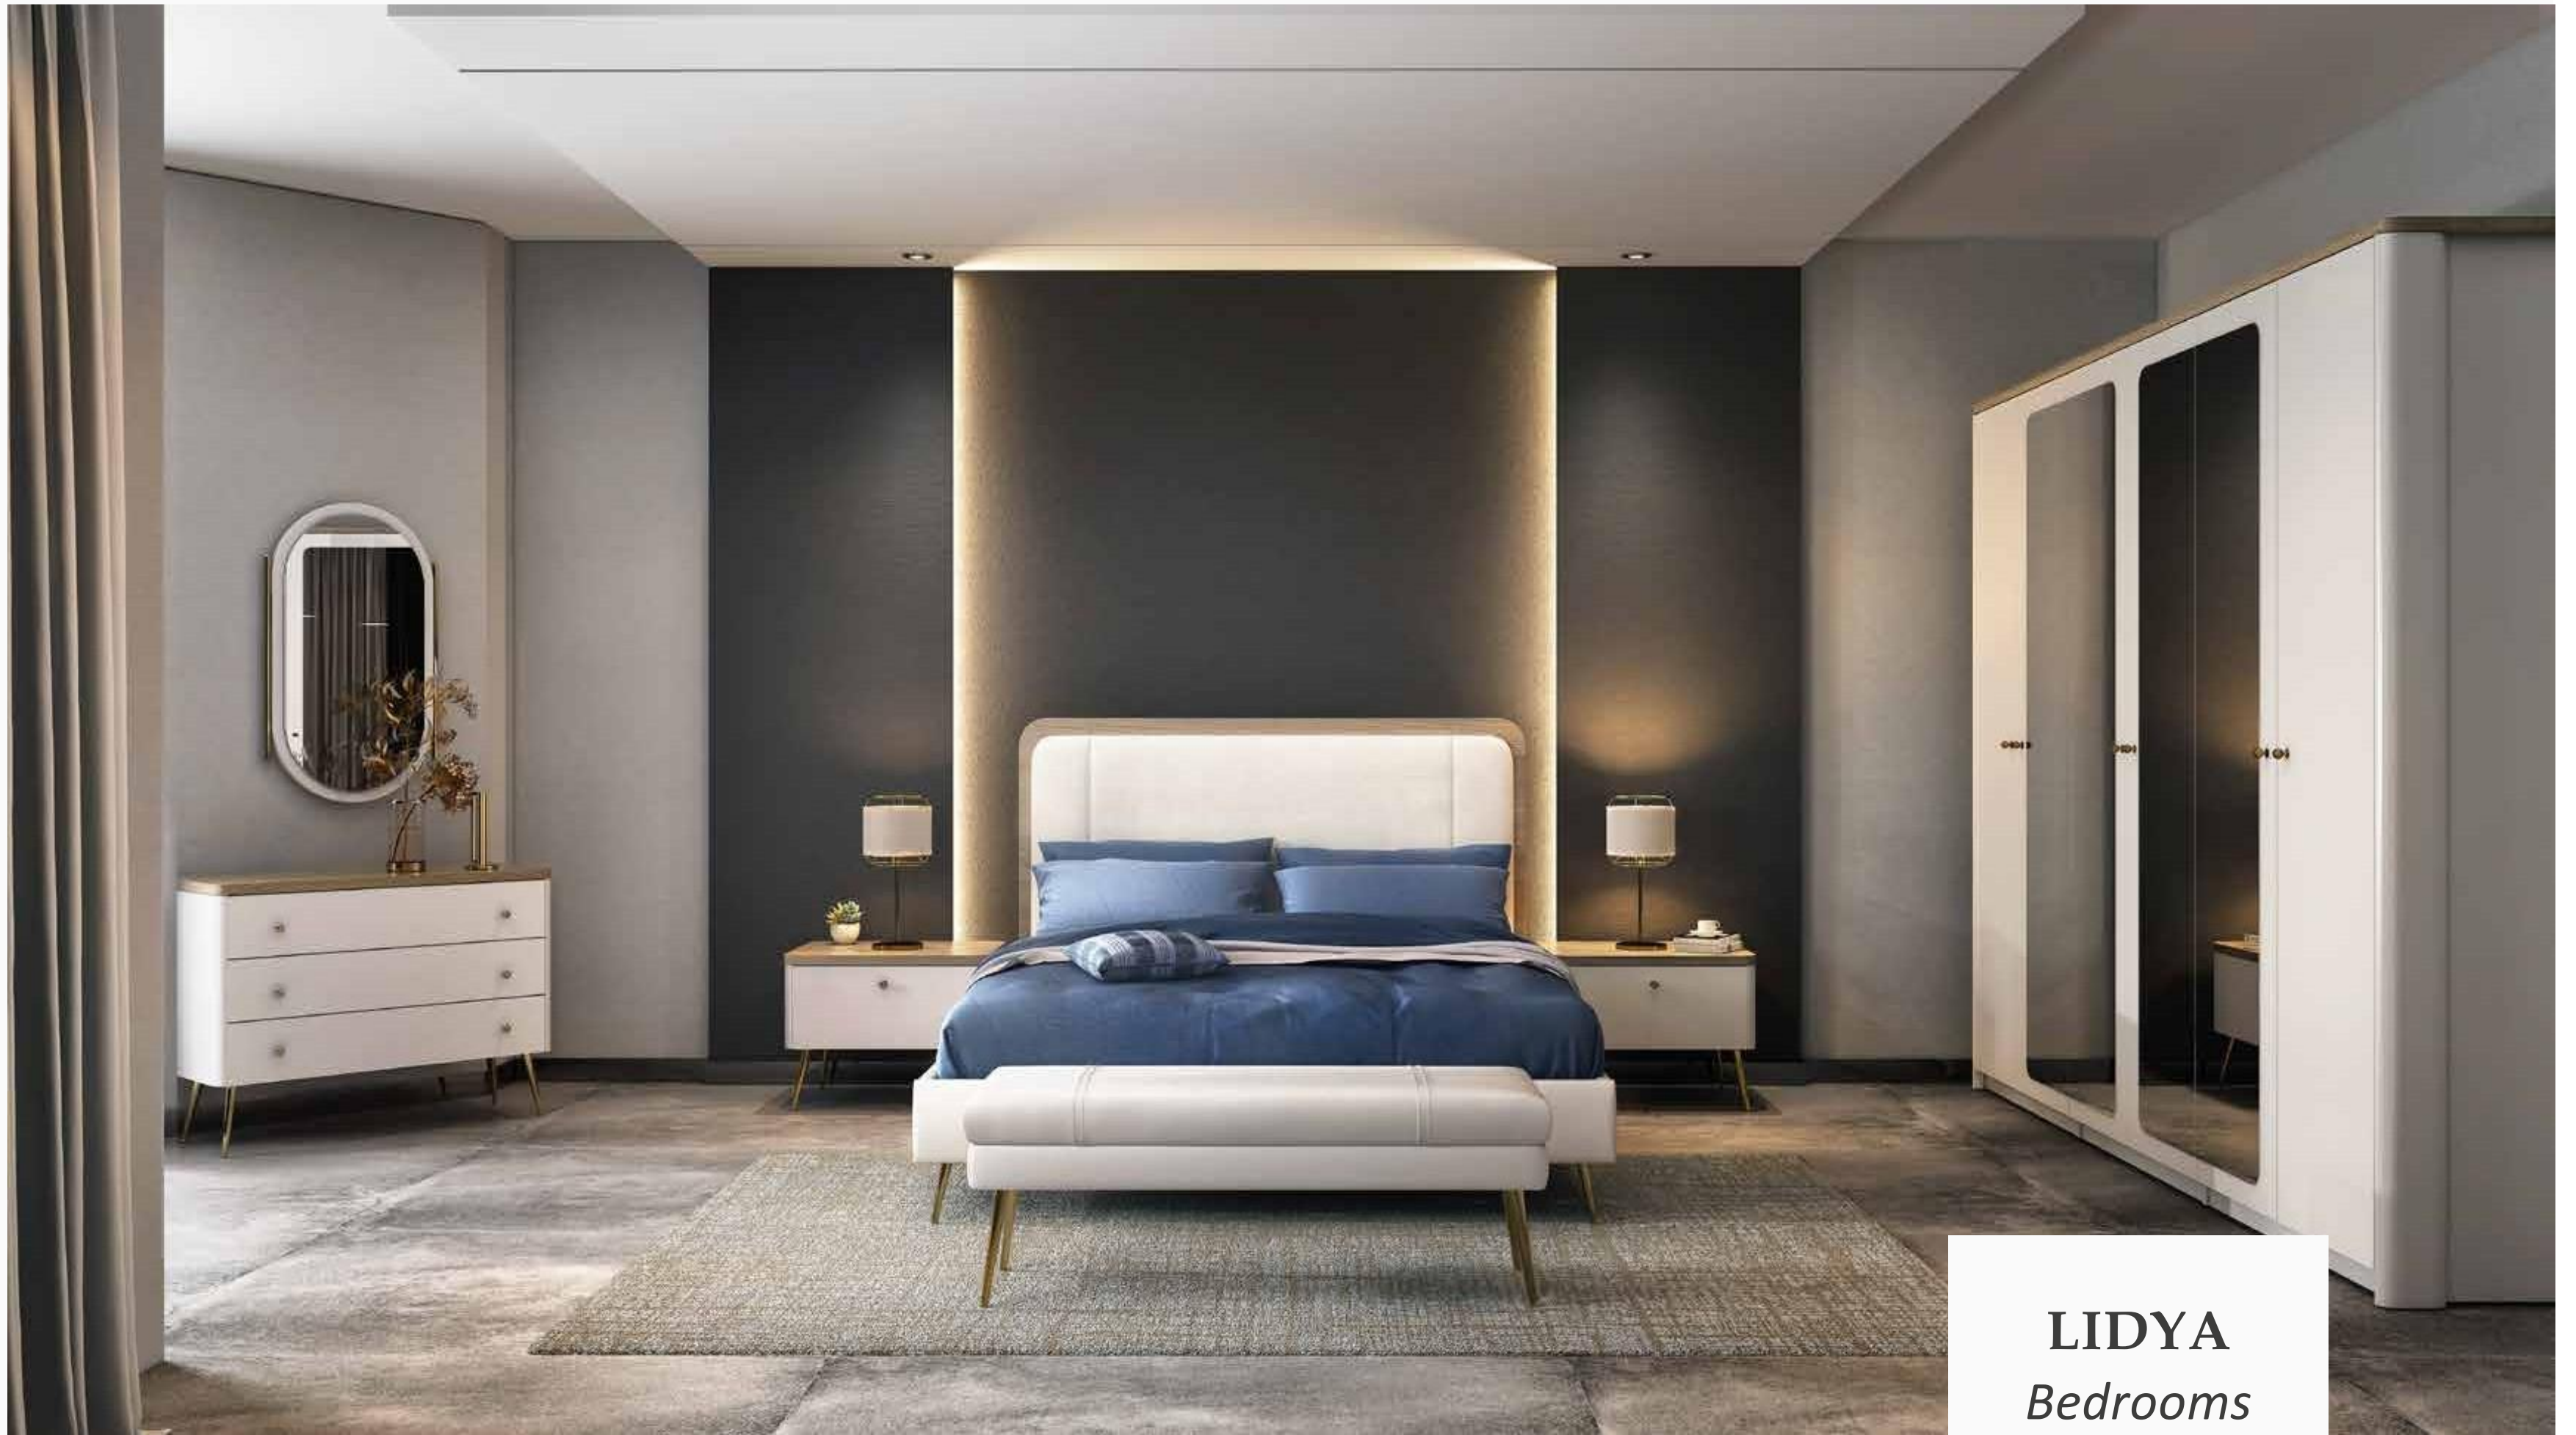

VANENSI
Bedrooms

LIDYA

Bedrooms

Spacious and Simple Design

Dazzling with the stylish harmony of oak and moonstone white, Lidya Bedroom Set features style and comfort together. Available in three wardrobe versions with five, six doors or sliding doors, Lidya Bedroom Set stands out with its elegant details and functionality features.

Soft colors...

LIDYA
Bedrooms

GIONA

Bedrooms

Bedstead
W:1730mm D:2300mm
H:1150mm

Dresser
W:1200mm D:470mm
H:805mm

Nightstand
W:690mm D:435mm
H:425mm

Doors Wardrobe
W:2285mm D:610mm
H:2190mm