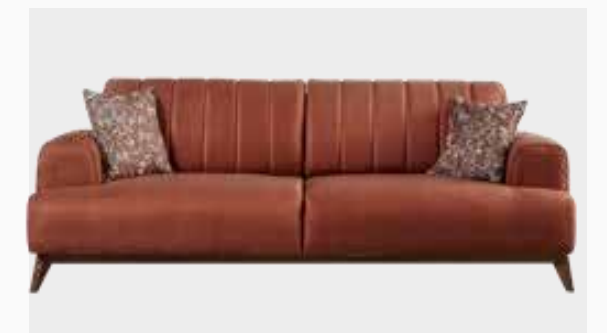

CONVENIENT

With its practical design that can easily be turned into a bed, Laris Armchairs bring the elegance of modern style to your home.

Armchair W:1000mm D:810mm H:900mm

Two Seater W:2060mm D:1000mm H:840mm