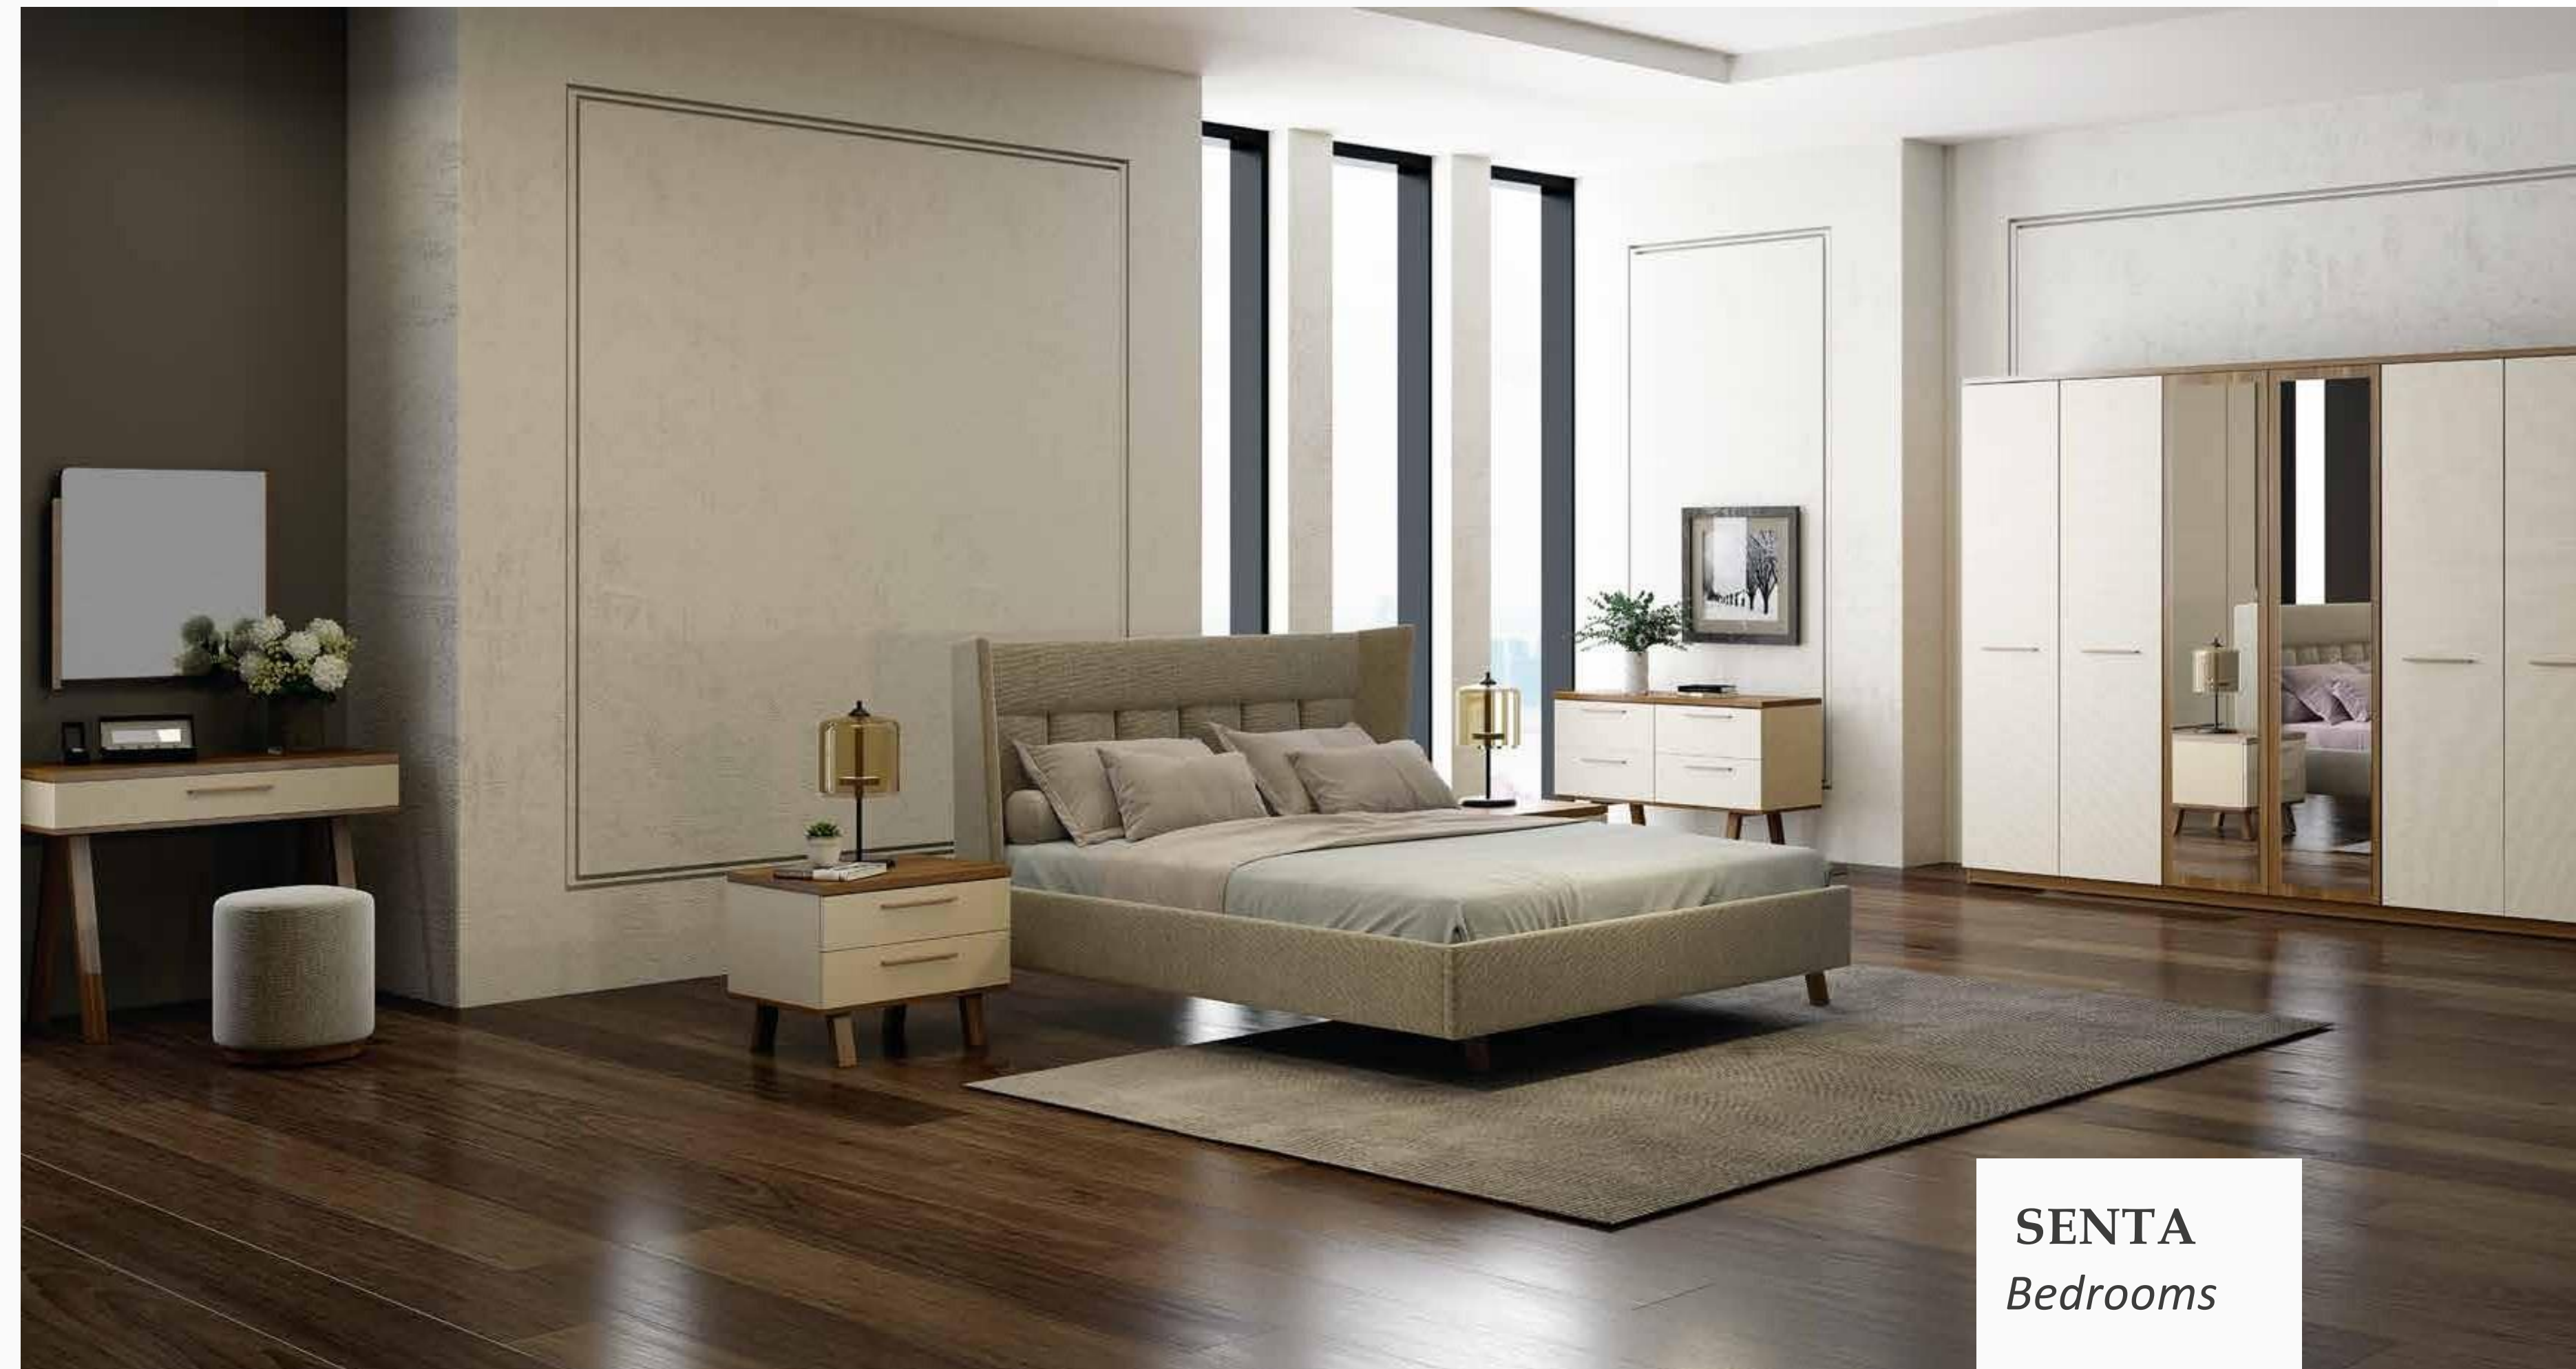

MASAYA[®]

The breeze of nature...

CALINA
Bedrooms

SENTA

Bedrooms

Simple Lines

Attracting attention with its minimal design features, Senta Bedroom Set brings elegance and comfort to your home with its gentle colors and soft upholstery. Available in three wardrobe versions with five, six doors or sliding doors, Senta Bedroom Set stands out with its elegant details and functionality features.

SENTA
Bedrooms

VIENA

Bedrooms

Unique Harmony of Soft Colors

Designed with the inspiration of nature, Viena Bedroom Set dazzles with the combination of soft colors. Available in three wardrobe versions with five, six doors or sliding doors, Viena Bedroom Set draws attention with golden handles that feature leather details. Viena Bedroom Set provides years of enjoyable use with its stylish, functional and durable structure.