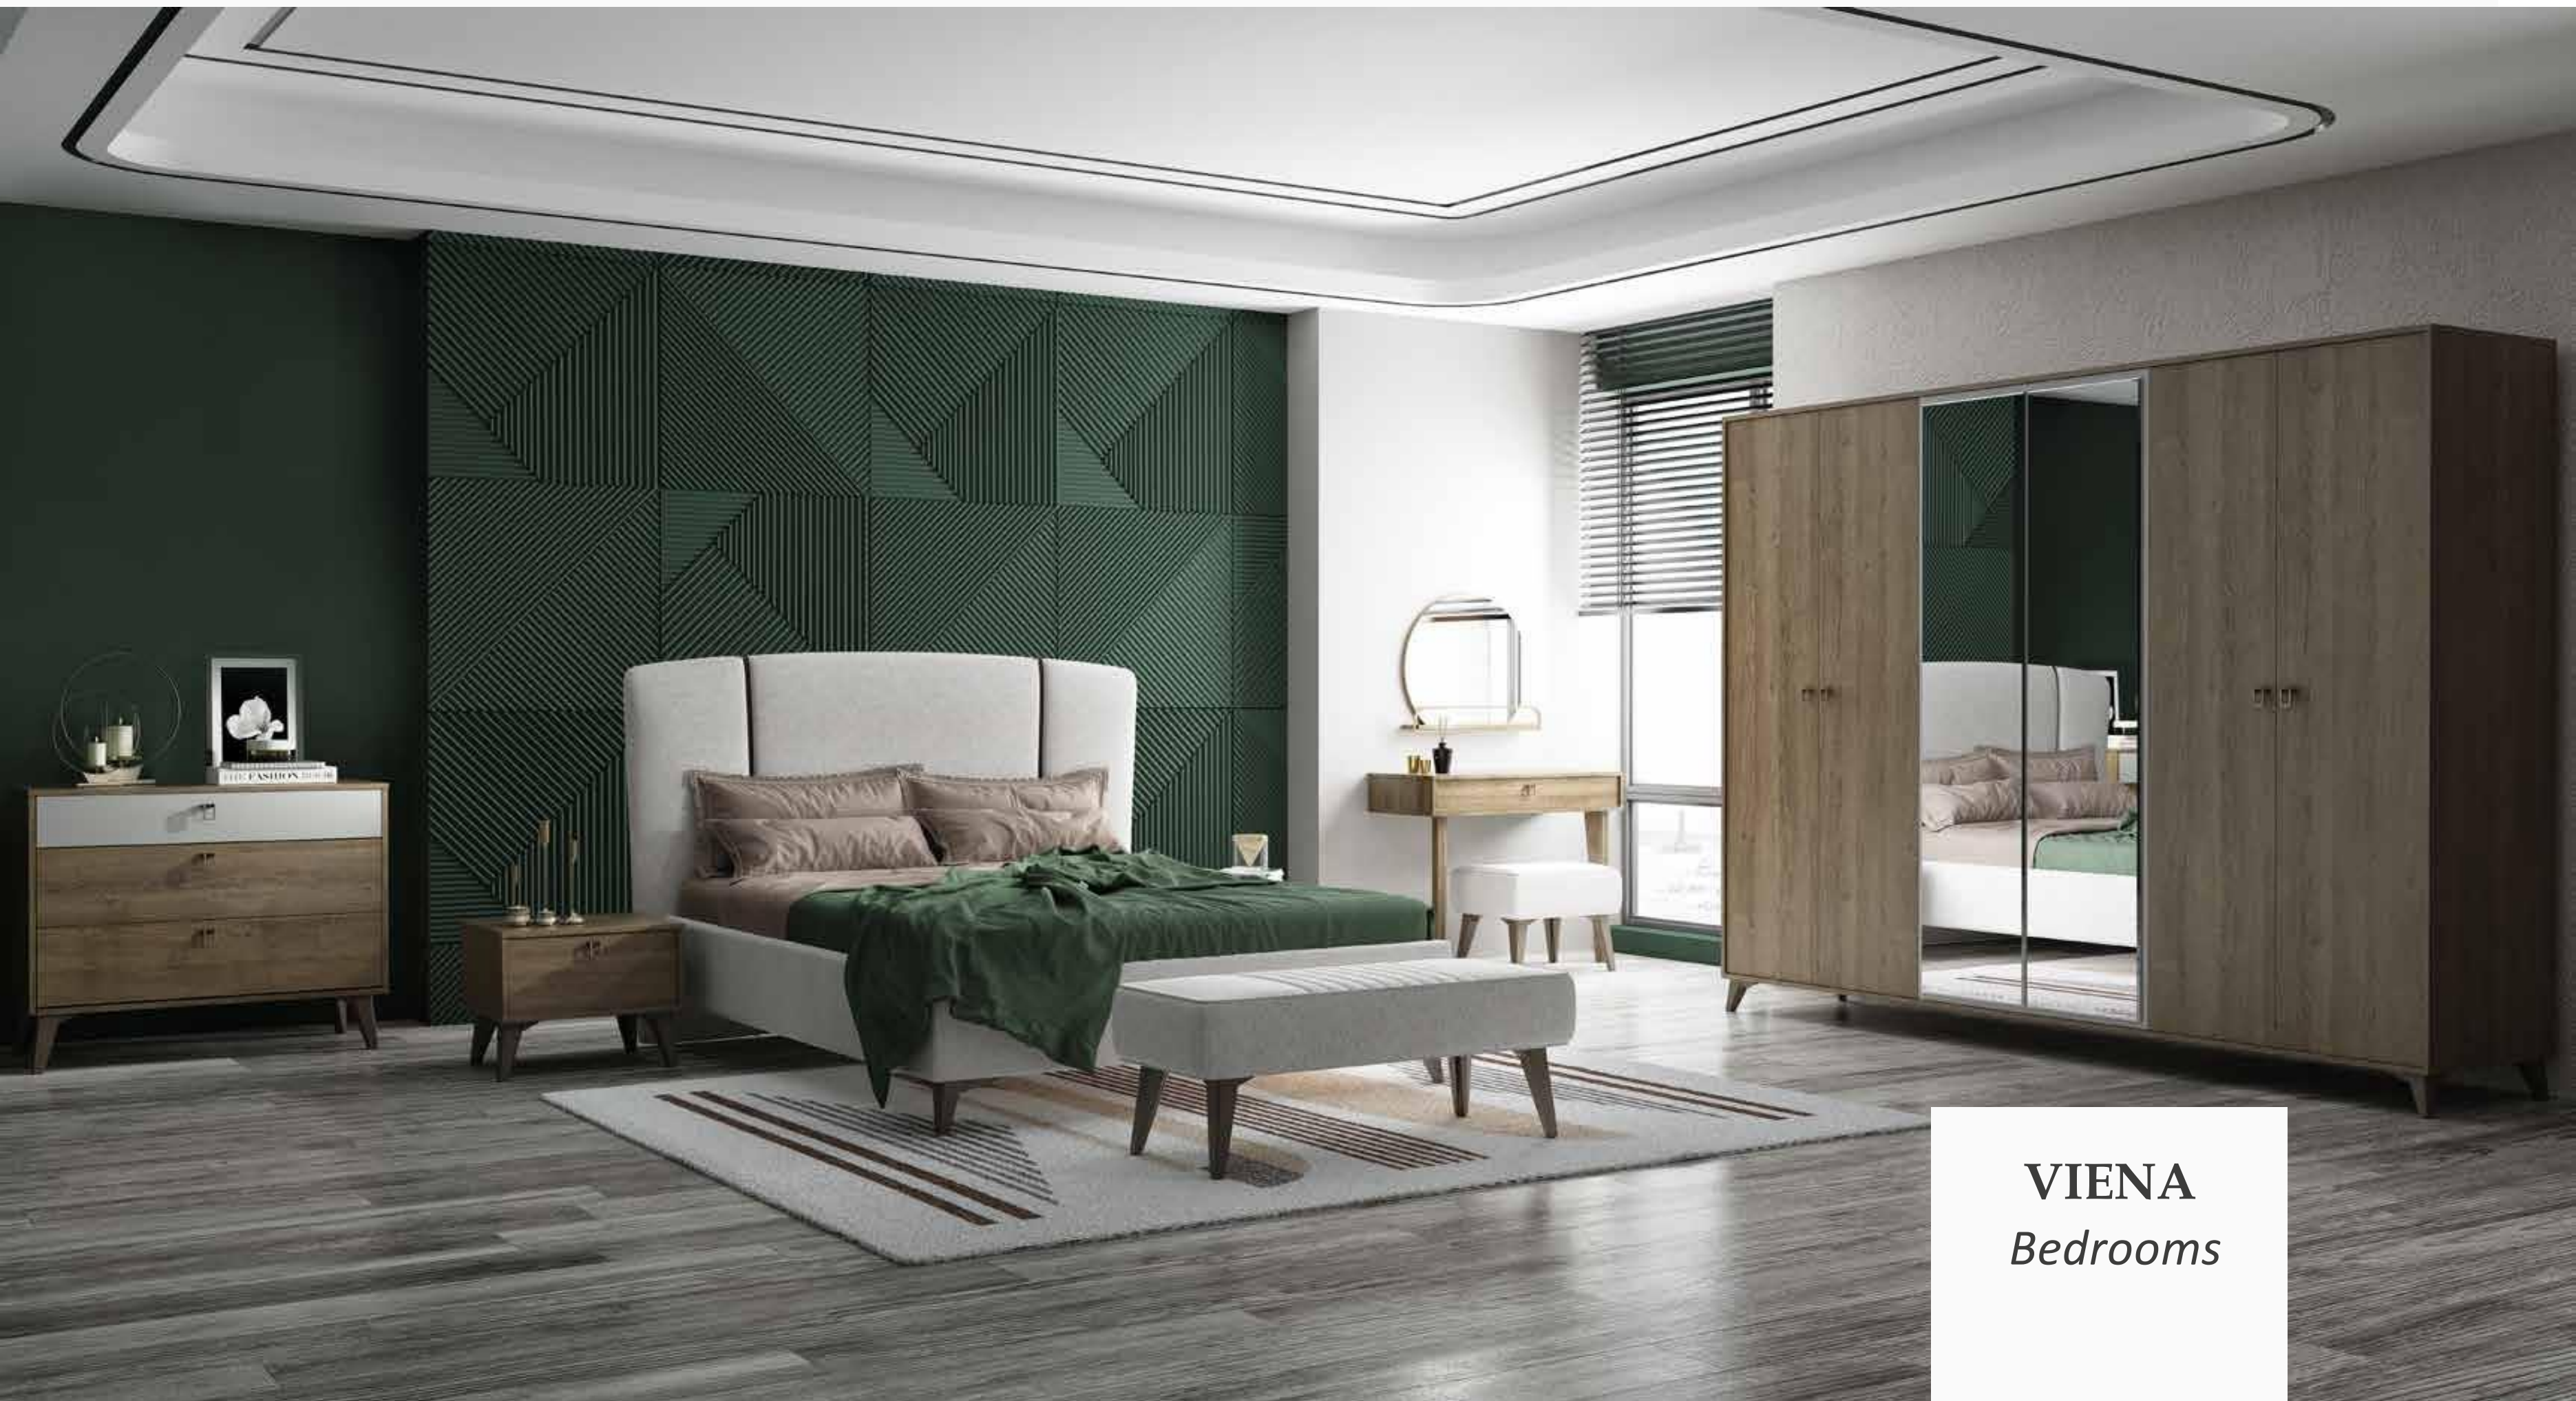

SENTA
Bedrooms

VIENA

Bedrooms

Unique Harmony of Soft Colors

Designed with the inspiration of nature, Viena Bedroom Set dazzles with the combination of soft colors. Available in three wardrobe versions with five, six doors or sliding doors, Viena Bedroom Set draws attention with golden handles that feature leather details. Viena Bedroom Set provides years of enjoyable use with its stylish, functional and durable structure.

VIENA
Bedrooms

NIGERO

Bedrooms

Minimal and Comfortable Design

Nigero Bedroom dazzles with the harmony of oak and white colors. Available in different wardrobe versions with sliding door, four-door or five-door, Nigero Bedroom is ready to be the favorite of the ones who adore modernistic style with its natural wood color and minimalist design.