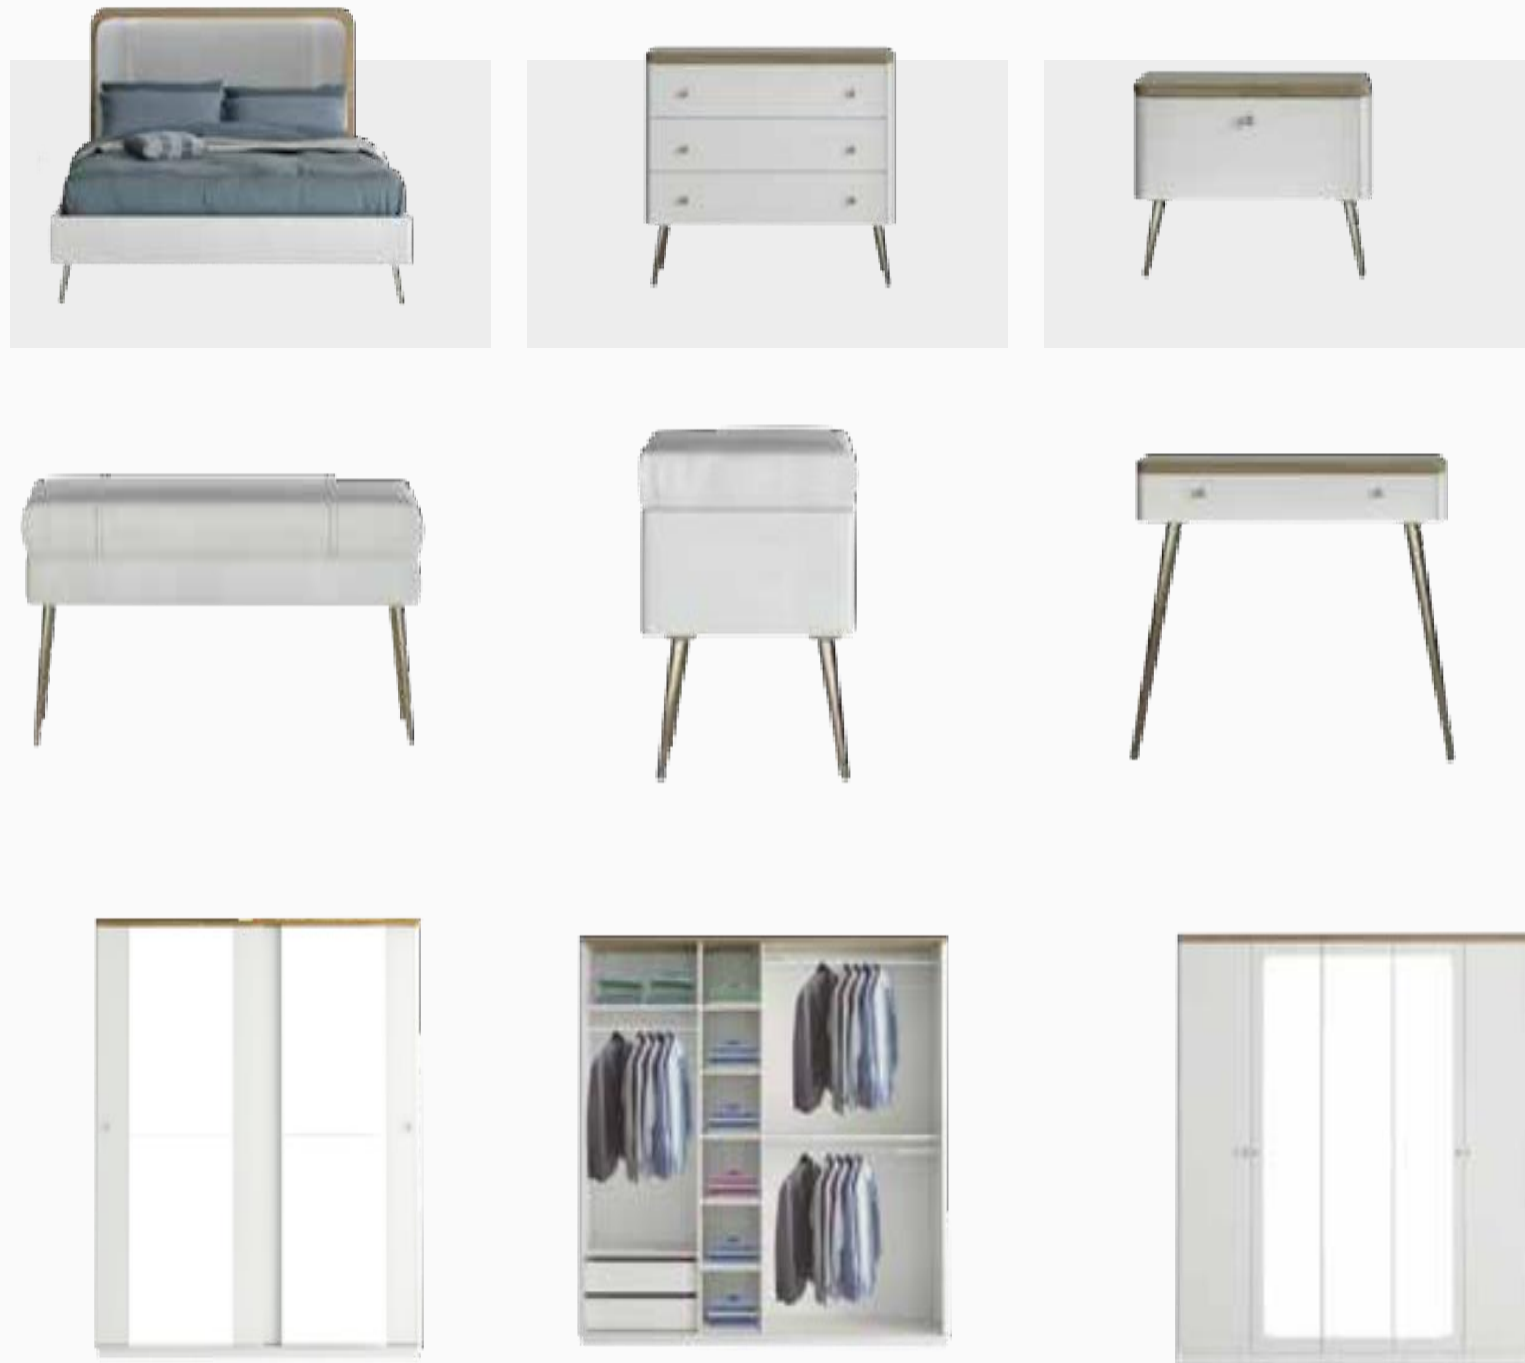

VANENSI
Bedrooms

LIDYA

Bedrooms

Spacious and Simple Design

Dazzling with the stylish harmony of oak and moonstone white, Lidya Bedroom Set features style and comfort together. Available in three wardrobe versions with five, six doors or sliding doors, Lidya Bedroom Set stands out with its elegant details and functionality features.

Soft colors...

LIDYA
Bedrooms

GIONA

Bedrooms

Bedstead
W:1730mm D:2300mm
H:1150mm

Dresser
W:1200mm D:470mm
H:805mm

Nightstand
W:690mm D:435mm
H:425mm

Doors Wardrobe
W:2285mm D:610mm
H:2190mm

Doors Wardrobe
W:2285mm D:610mm
H:2190mm

5 Doors Wardrobe
W:2740mm D:610mm
H:2190mm

Doors Wardrobe
W:2350mm D:700mm
H:2260mm

6 Doors Wardrobe
W:2740mm D:610mm
H:2190mm

6 Doors Wardrobe
W:2740mm D:610mm
H:2190mm

6 Doors Wardrobe
W:2350mm D:700mm
H:2260mm

6 Doors Wardrobe
W:2740mm D:610mm
H:2190mm

6 Doors Wardrobe
W:2740mm D:700mm
H:2260mm

Sliding Wardrobe W:2350mm
D:700mm H:2260mm

Sliding Wardrobe W:2350mm
D:700mm H:2260mm