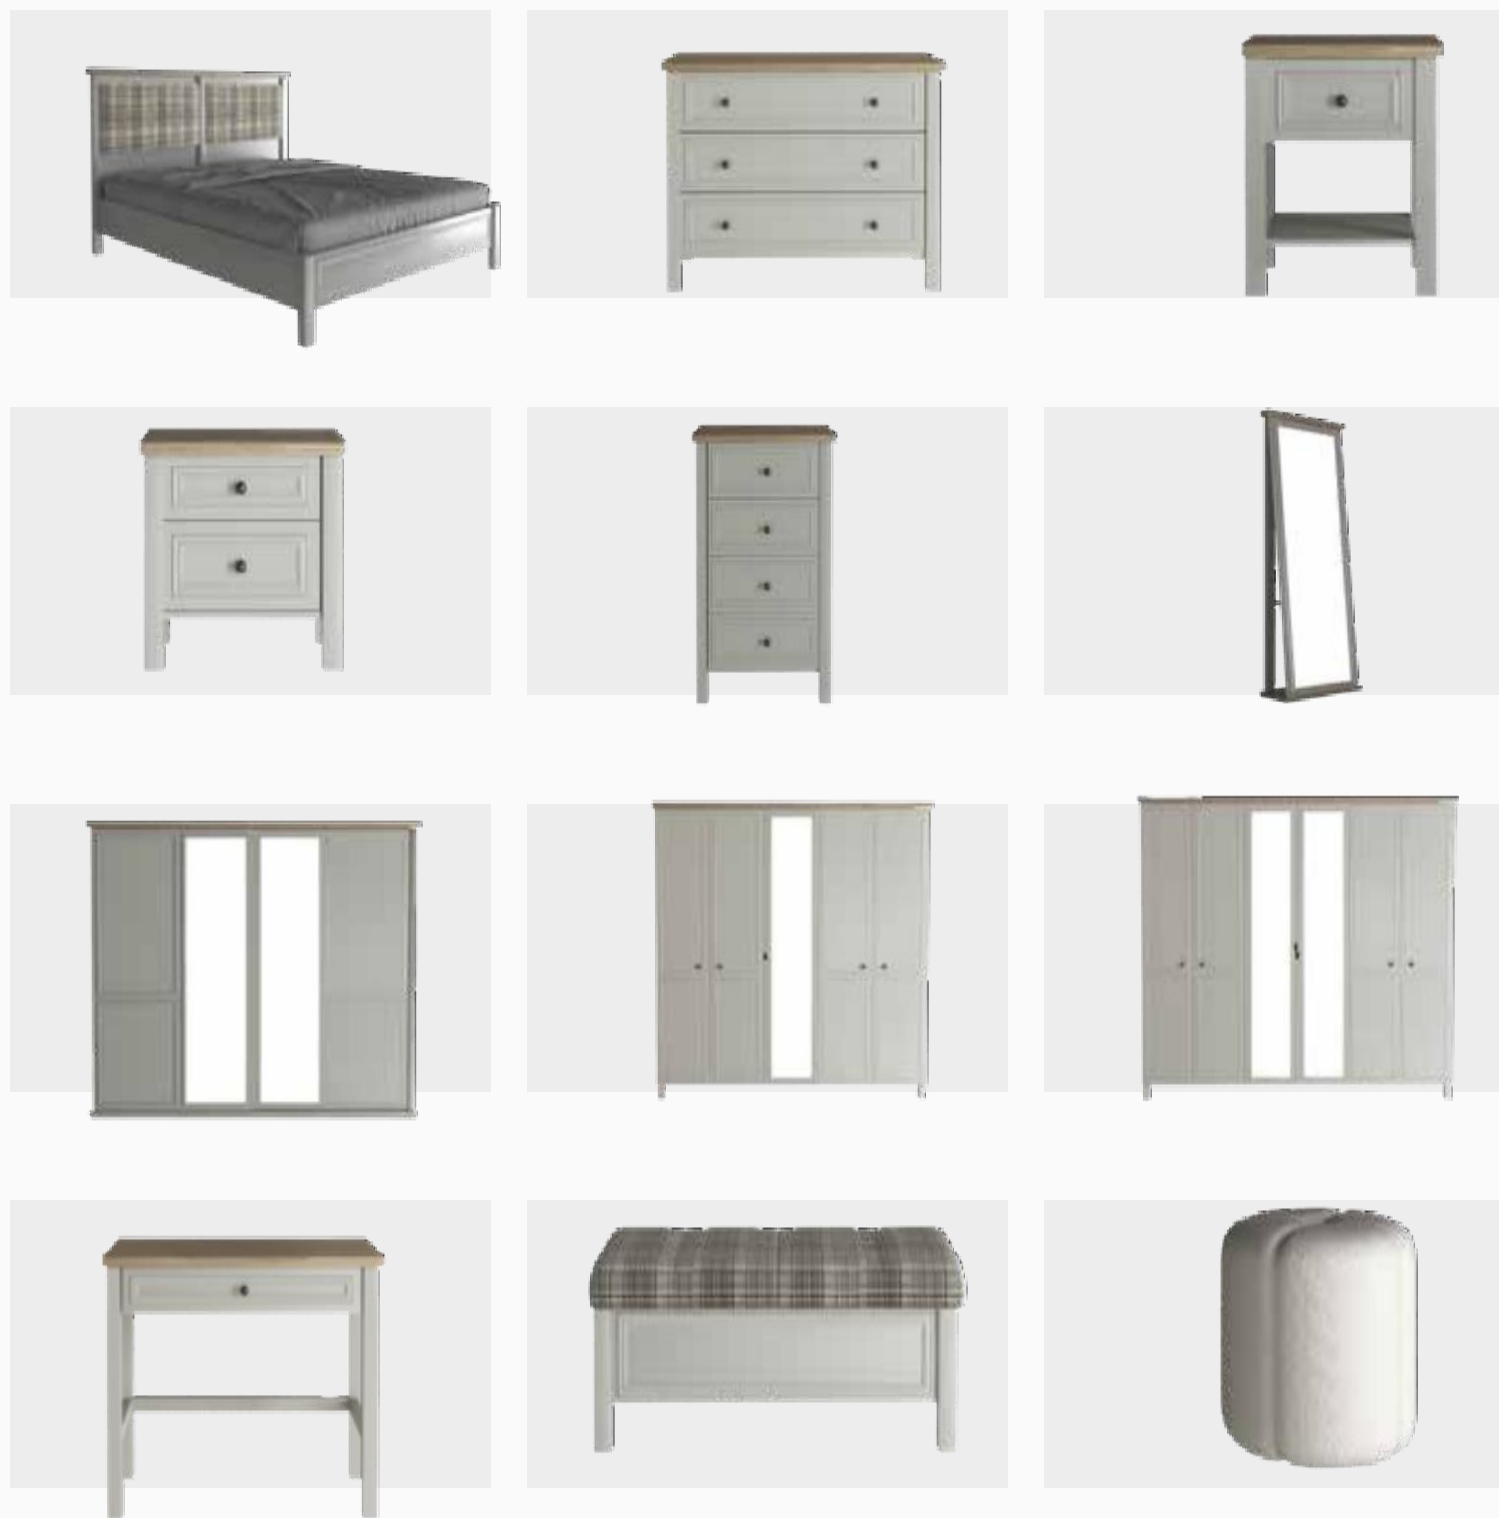

LIONTE

Bedrooms

Modern and Stylish Design

Dazzling with its vivid colors and simple design, Lionte Bedroom Set brings style to your bedroom. Offering additional comfort with its fabric upholstery, Lionte Bedroom Set draws attention with five-door, six-door, folding door and sliding door wardrobe options.

LIONTE
Bedrooms

MARTHA

Bedrooms

Stylish and Robust Design

Available in three wardrobe versions with five, six doors or sliding doors, Martha Bedroom Set catches the eye with its elegance and functionality features. Letting you to reflect your own style with three different headboards, Martha Bedroom Set, provides ease of cleaning for all modules with its high legs.