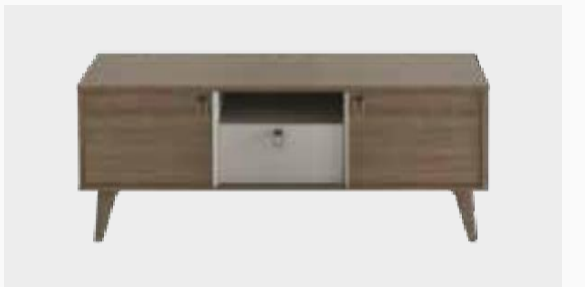

Minimalist lines, elegant details...

VIENA

TV Unit

Featuring an elegant blend of white and natural wood, Viena Tv Unit is ready to make a stylish touch in your living room. Standing out with its minimalist design and bronze handle detail, Viena TV Unit provides a great space for your belongings and accessories.