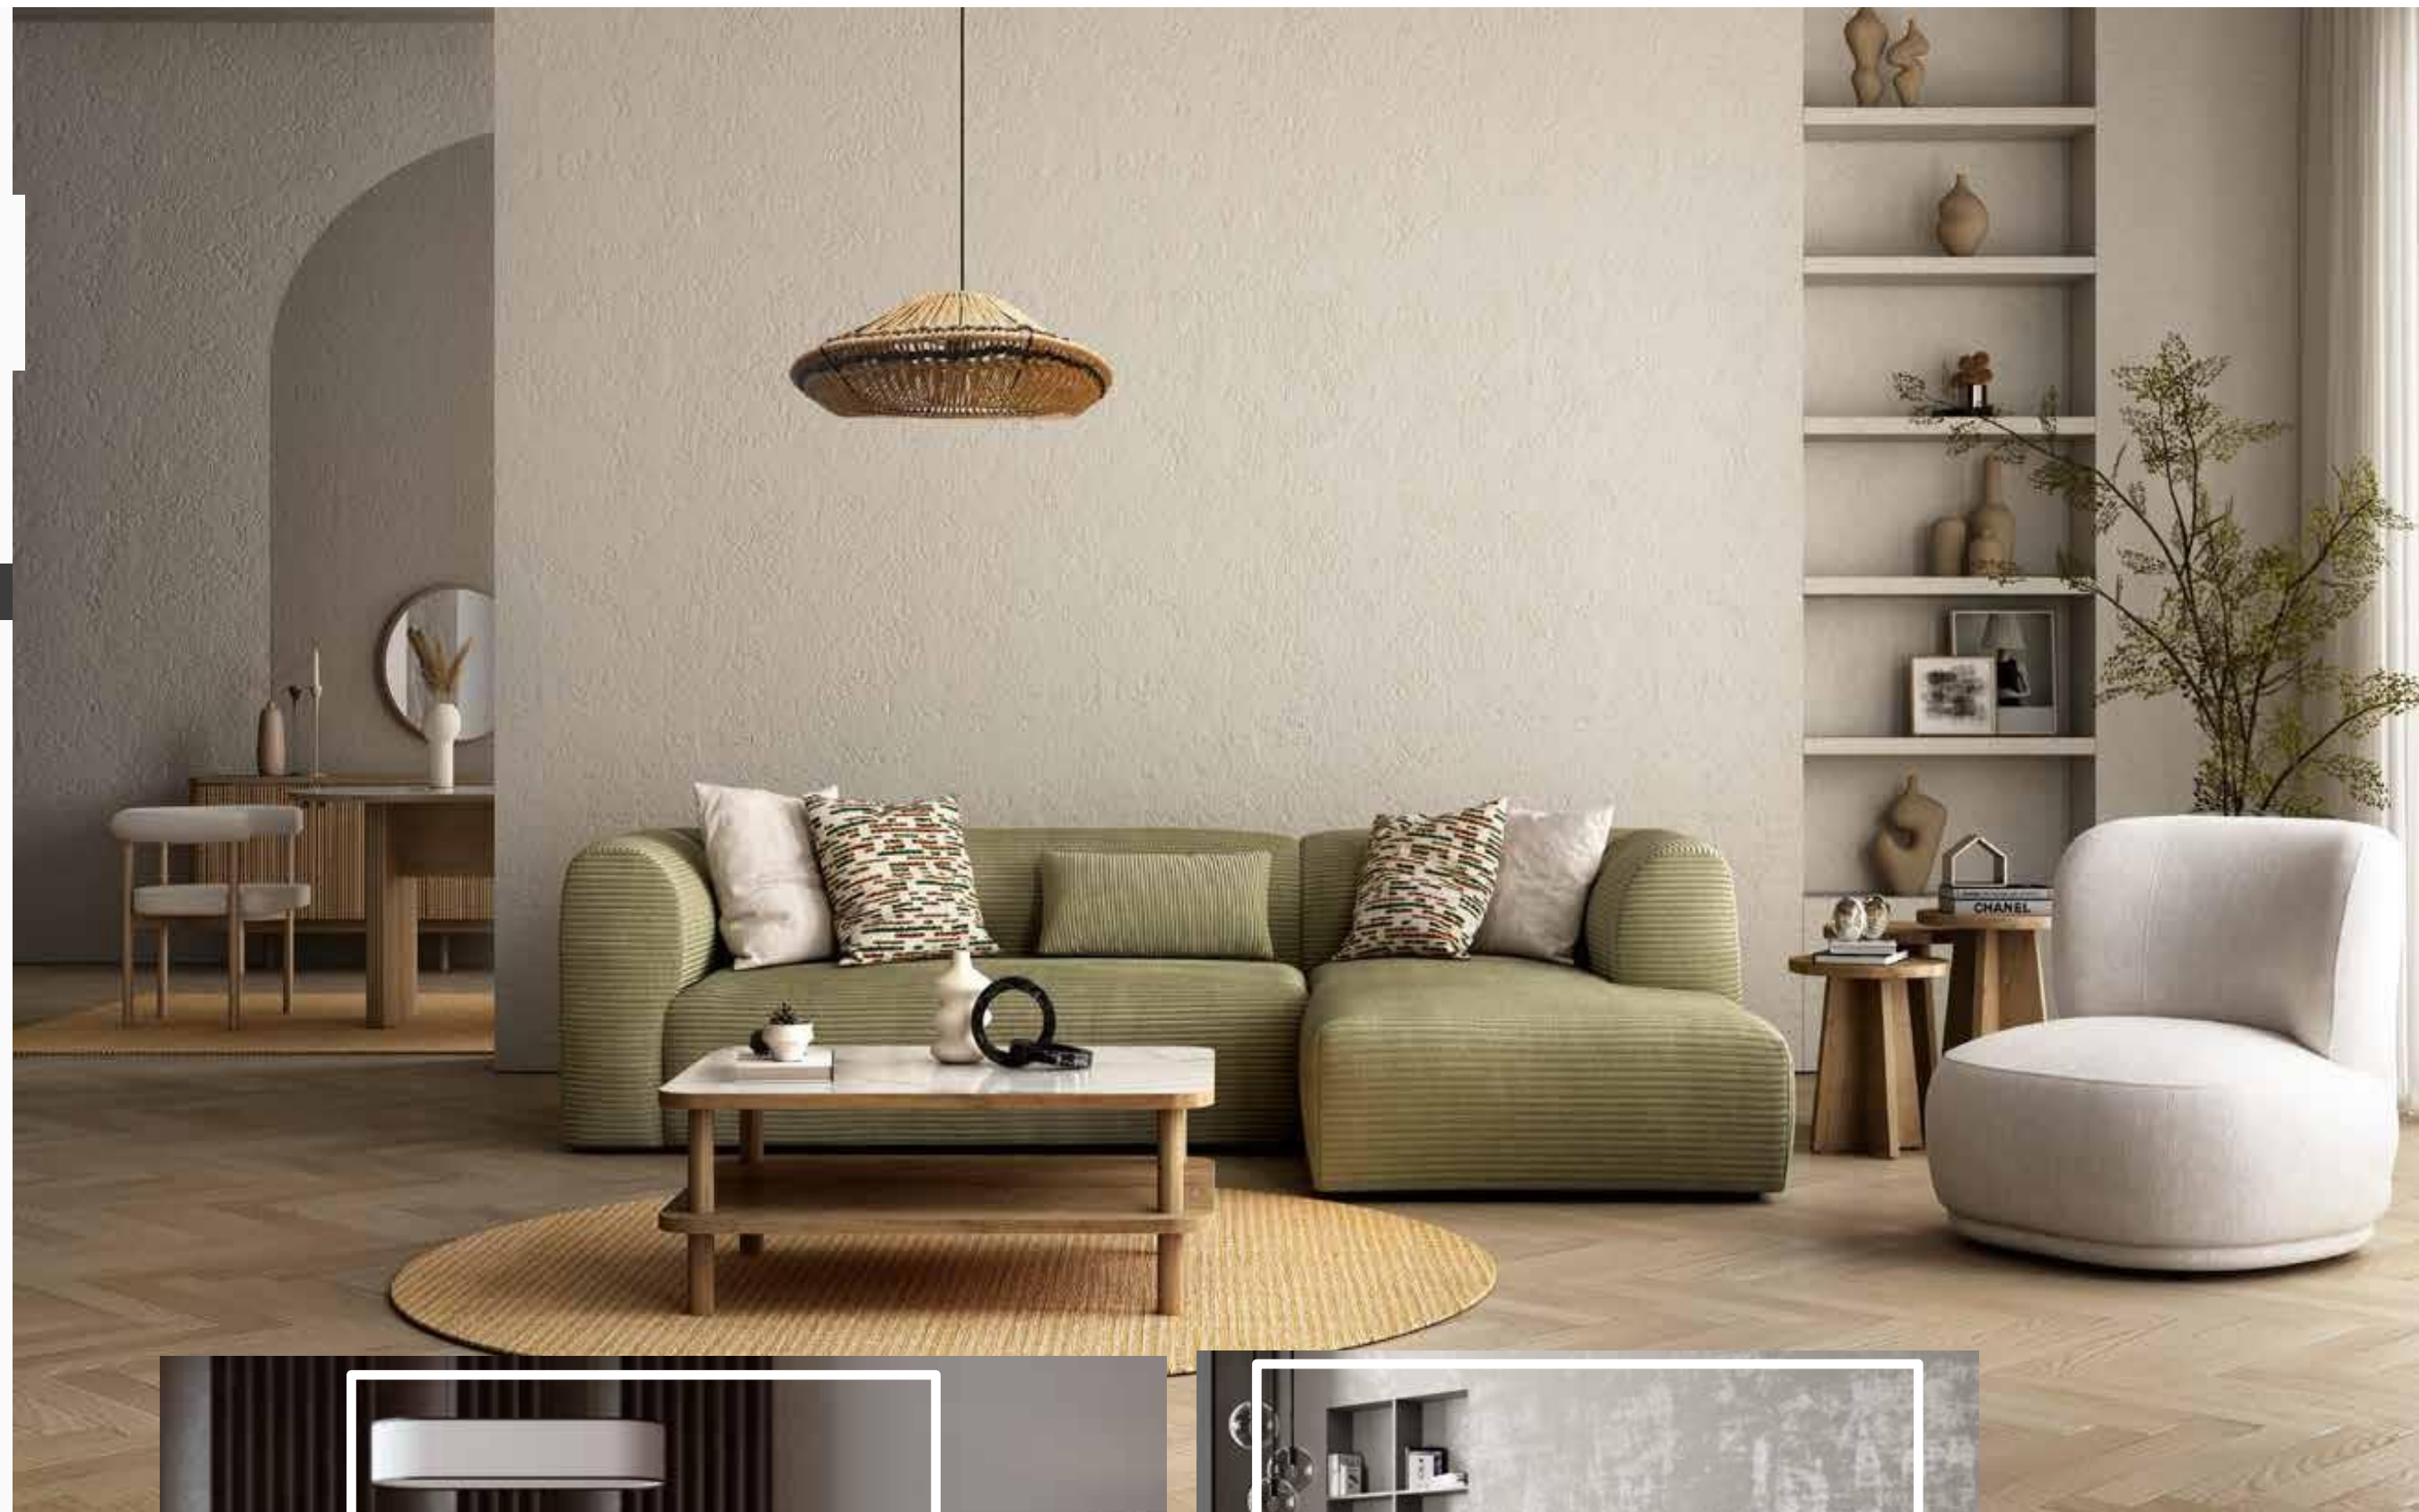

SOFFICE

Corner Set

Reflecting the most vibrant and calm colors of nature, Soffice Corner Sofa dazzles with its special woven corduroy fabric options and provides comfort with its deep seating area. Offering extra comfort due to the feather foam used in the seat front and armrests, Soffice Corner Sofa allows you to design the most suitable corner sofa for your home with its right and left corner option.

Soffice Corner
W:2900mm D:1720mm H:710mm