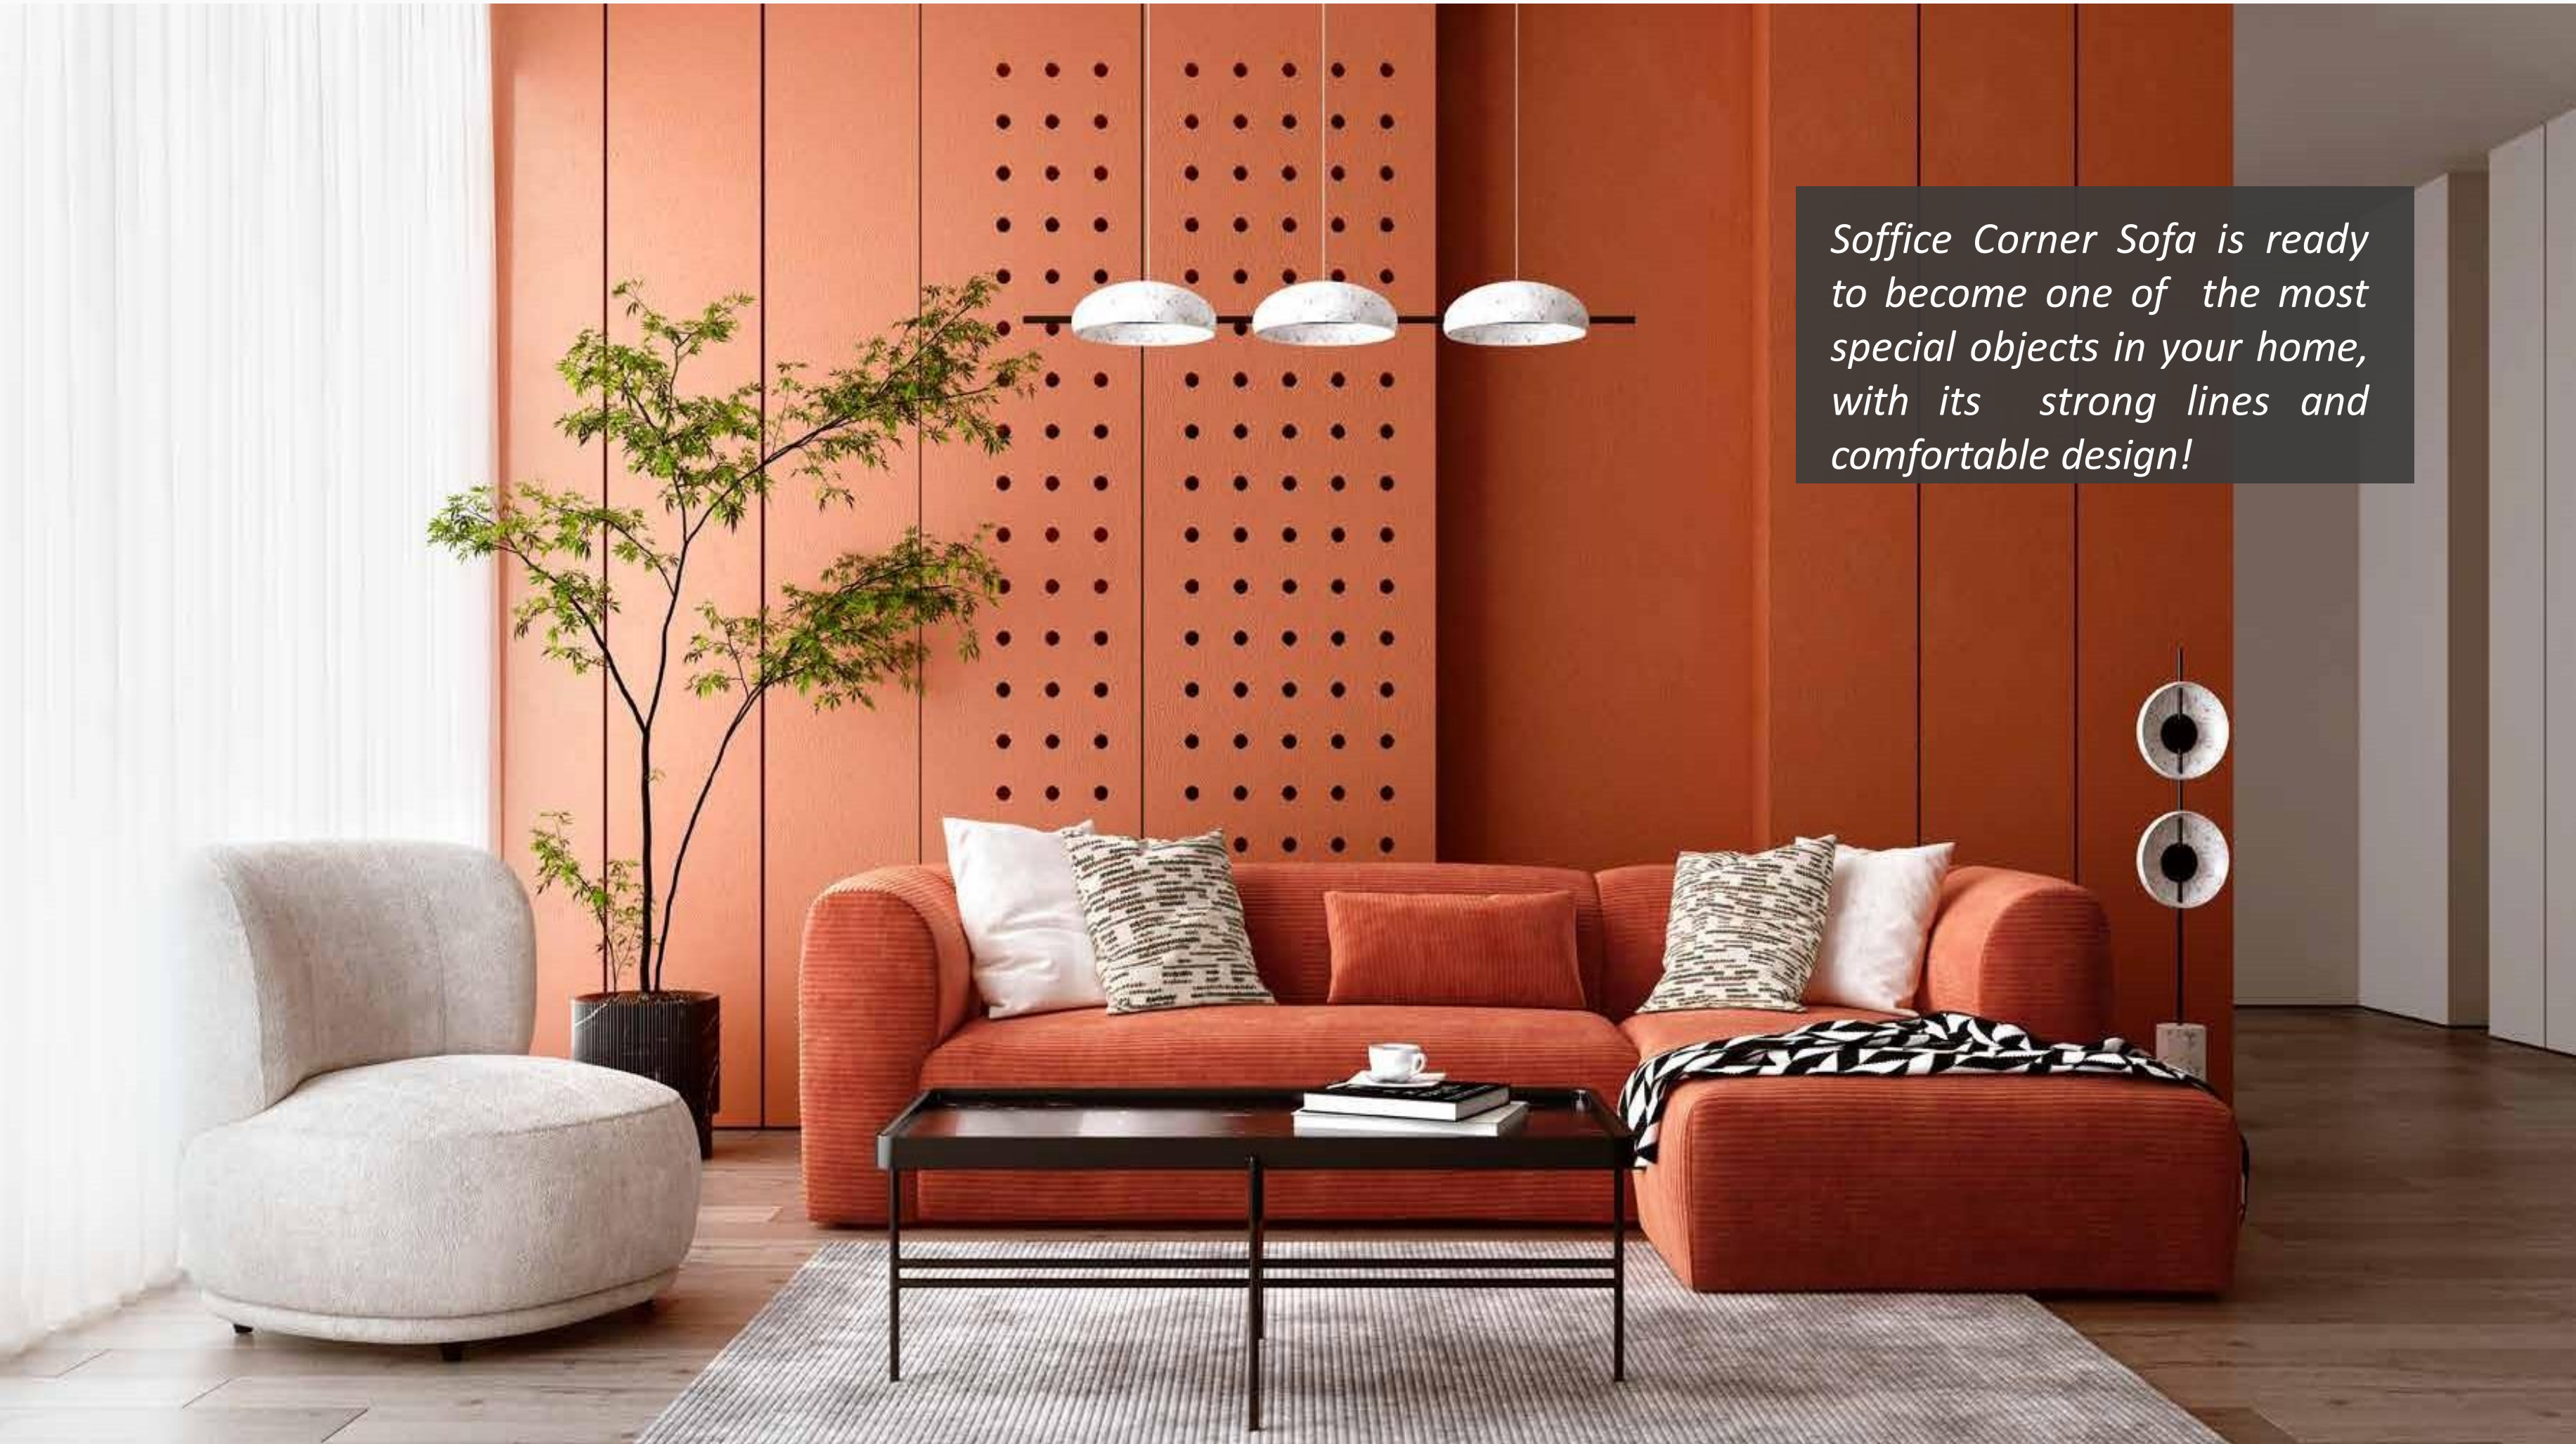

SOFFICE

Corner Set

Reflecting the most vibrant and calm colors of nature, Soffice Corner Sofa dazzles with its special woven corduroy fabric options and provides comfort with its deep seating area. Offering extra comfort due to the feather foam used in the seat front and armrests, Soffice Corner Sofa allows you to design the most suitable corner sofa for your home with its right and left corner option.

Soffice Corner
W:2900mm D:1720mm H:710mm

Soffice Corner Sofa is ready to become one of the most special objects in your home, with its strong lines and comfortable design!

Shining with modern design features and minimalist lines, Lugano Corner Sofa lets you to create an exclusive couch tailored to your style with its modular structure. Attracting attention with elegant wooden legs, Lugano Corner Sofa brings comfort and convenience to your living room with its gentle color ergonomic upholstery and USB connectivity, wireless charging feature integrated into the intermediate module.